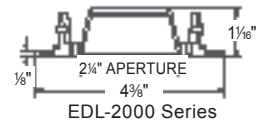

3" Square Trims

NUMBER	TRIM FINISH	REFLECTOR/BAFFLE
EDL-2000-4	White	White Reflector
EDL-2001-4	White	Black Reflector
EDL-2002-4	White	Haze Reflector
EDL-2003-4	Satin Aluminum	Black Reflector
EDL-2004-4	Satin Aluminum	Haze Reflector
EDL-2005-4	Bronze	Bronze Reflector
EDL-2100-4	White	White Baffle
EDL-2101-4	White	Black Baffle
EDL-2102-4	Satin Aluminum	Black Baffle
EDL-2103-4	Bronze	Bronze Baffle
EDL-2200-4	White	Shower Light
EDL-2200-4	Satin Aluminum	Shower Light