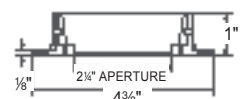

EDL-4000 Series

3" Trimless* Reflectors & Baffles (Round)

NUMBER	REFLECTOR/BAFFLE
EDL-5000-4	White Reflector
EDL-5001-4	Satin Aluminum Reflector
EDL-5002-4	Bronze Reflector
EDL-5003-4	Black Reflector
EDL-5100-4	White Baffle
EDL-5101-4	Satin Aluminum Baffle
EDL-5102-4	Bronze Baffle
EDL-5103-4	Black Baffle

3" Adjustable Trimless* Reflectors & Baffles (Round)

NUMBER	ADJUSTMENT	REFLECTOR/BAFFLE
EDL-7000-4	0°-45°	White Reflector
EDL-7001-4	0°-45°	Satin Aluminum Reflector
EDL-7002-4	0°-45°	Bronze Reflector
EDL-7003-4	0°-45°	Black Reflector
EDL-7100-4	0°-45°	White Baffle
EDL-7101-4	0°-45°	Satin Aluminum Baffle
EDL-7102-4	0°-45°	Bronze Baffle
EDL-7103-4	0°-45°	Black Baffle