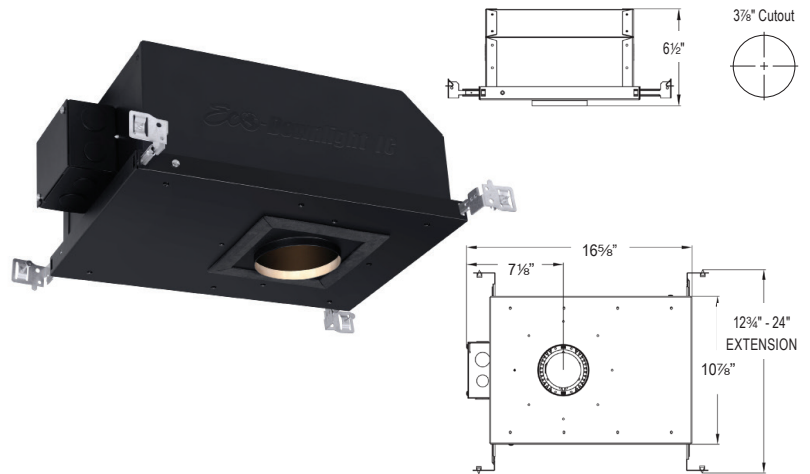

Eco-Downlight LED 3" Recessed

IC / Airtight / Adjustable

EDL-ADJ

FIXTURE

- Integral 120-277V input LED driver, 24W output, 90% efficient, 0.99 power factor
- Five (5) year warranty
- UL/C-UL listed for damp location 

ORDERING FORMAT

Use this format for ordering and include the last three letters for the dimming option:

EDL	ADJ	CCT	4	XXX
Fixture	ADJ Housing	27 (2700K) 30 (3000K) 35 (3500K) 40 (4000K)	Version	Dimming options: Blank- Standard L1- Lutron A Series Hi Lume 2-Wire L2- Lutron Eco System 5 Series L3- Lutron Hi Lume H Series Fade to Black L4- Lutron A Series Hi-Lume 3-Wire EL1- EdoLED DALI EL2- EdoLED 0-10V EL3- DMX

Project Notes

HOUSING / HEAT SINK

- 30°, 50° and 80° optics included
- Optional 10° optic available
- Suitable for insulated ceilings and airtight applications
- Adjustable, rotating heat sink:
 - Vertical aiming up to 45° tilt
 - Horizontal aiming 359° rotation
- Extruded aluminum heat sink with black anodized finish
- Aluminum air tight housing with black powder-coat finish
- Galvanized steel adjustable hanger bars
- Accommodates ceiling thicknesses to 1"
- Steel junction box with black powder-coat finish with four 1/2" and four 3/4" trade-size knockouts
- NOTE: Polycell spray-in foam insulation requires setback of 3" from all sides and top of housing. Standard insulation may be placed in direct contact with any part of this fixture