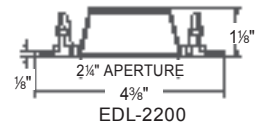

3" Square Trims

NUMBER	TRIM FINISH	REFLECTOR/BAFFLE
EDL-2000-4	White	White Reflector
EDL-2001-4	White	Black Reflector
EDL-2002-4	White	Haze Reflector
EDL-2003-4	Satin Aluminum	Black Reflector
EDL-2004-4	Satin Aluminum	Haze Reflector
EDL-2005-4	Bronze	Bronze Reflector
EDL-2100-4	White	White Baffle
EDL-2101-4	White	Black Baffle
EDL-2102-4	Satin Aluminum	Black Baffle
EDL-2103-4	Bronze	Bronze Baffle
EDL-2200-4	White	Shower Light
EDL-2200-4	Satin Aluminum	Shower Light