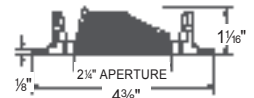

EDL-1600 Series