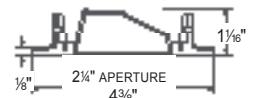

EDL-1300 Series

EDL-1400 Series

EDL-3000 Series

3" Square Adjustable Trims

NUMBER	ADJUSTMENT	TRIM FINISH	REFLECTOR/BAFFLE
EDL-1500-4	0°-45°	White	White Reflector
EDL-1501-4	0°-45°	White	Black Alzak Reflector
EDL-1502-4	0°-45°	White	Haze Reflector
EDL-1503-4	0°-45°	Satin Aluminum	Black Alzak Reflector
EDL-1504-4	0°-45°	Satin Aluminum	Haze Reflector
EDL-1505-4	0°-45°	Bronze	Bronze Reflector
EDL-1600-4	0°-45°	White	White Baffle
EDL-1601-4	0°-45°	White	Black Baffle
EDL-1602-4	0°-45°	Satin Aluminum	Black Baffle
EDL-1603-4	0°-45°	Bronze	Bronze Baffle
EDL-4000-4	Adjust All	White	Shower Light
EDL-4001-4	Adjust All	Satin Aluminum	Shower Light
EDL-4002-4	Adjust All	Bronze	Shower Light