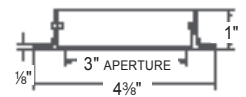

EDL-3000 Series

3" Square Adjustable Trims

NUMBER	ADJUSTMENT	TRIM FINISH	REFLECTOR/BAFFLE
EDL-1500-4	0°-45°	White	White Reflector
EDL-1501-4	0°-45°	White	Black Alzak Reflector
EDL-1502-4	0°-45°	White	Haze Reflector
EDL-1503-4	0°-45°	Satin Aluminum	Black Alzak Reflector
EDL-1504-4	0°-45°	Satin Aluminum	Haze Reflector
EDL-1505-4	0°-45°	Bronze	Bronze Reflector
EDL-1600-4	0°-45°	White	White Baffle
EDL-1601-4	0°-45°	White	Black Baffle
EDL-1602-4	0°-45°	Satin Aluminum	Black Baffle
EDL-1603-4	0°-45°	Bronze	Bronze Baffle
EDL-4000-4	Adjust All	White	Shower Light
EDL-4001-4	Adjust All	Satin Aluminum	Shower Light
EDL-4002-4	Adjust All	Bronze	Shower Light