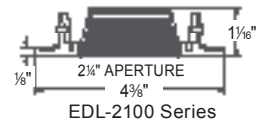

3" Square Trims

NUMBER	TRIM FINISH	REFLECTOR/BAFFLE
EDL-2000-4	White	White Reflector
EDL-2001-4	White	Black Reflector
EDL-2002-4	White	Haze Reflector
EDL-2003-4	Satin Aluminum	Black Reflector
EDL-2004-4	Satin Aluminum	Haze Reflector
EDL-2005-4	Bronze	Bronze Reflector
EDL-2100-4	White	White Baffle
EDL-2101-4	White	Black Baffle
EDL-2102-4	Satin Aluminum	Black Baffle
EDL-2103-4	Bronze	Bronze Baffle
EDL-2200-4	White	Shower Light
EDL-2200-4	Satin Aluminum	Shower Light