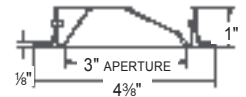

EDL-1400 Series