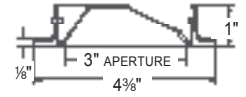

- Trim Rings: Diecast aluminum
- Reflectors and Baffles:
- Round - Spun aluminum and diecast aluminum
- Square - Diecast aluminum

Finishes

- Standard Finishes:
  White Powder-Coat, Satin Aluminum, Bronze
- RAL color matching available (consult factory)

*IMPORTANT NOTE

Regarding Trimless

Trimless products require the purchase and installation of trimless rings. Trimless products must be installed after the ring has been installed and the surface has been sufficiently mudded and finished. Please contact your CSL rep or the factory for details.

Trims designated with a green square ■ beside the item number are tested Title 24 compliant.

3" Round Adjustable Trims

NUMBER	ADJUSTMENT	TRIM FINISH	REFLECTOR/BAFFLE
■ EDL-1300-4	0°-45°	White	Clear Alzak Reflector
■ EDL-1301-4	0°-45°	White	Black Alzak Reflector
■ EDL-1302-4	0°-45°	Satin Aluminum	Clear Alzak Reflector
■ EDL-1303-4	0°-45°	Satin Aluminum	Black Alzak Reflector
■ EDL-1304-4	0°-45°	White	Haze Reflector
■ EDL-1305-4	0°-45°	Satin Aluminum	Haze Reflector
■ EDL-1306-4	0°-45°	White	White Reflector
■ EDL-1307-4	0°-45°	Bronze	Bronze Reflector
■ EDL-1400-4	0°-45°	White	White Baffle
■ EDL-1401-4	0°-45°	White	Black Baffle
■ EDL-1402-4	0°-45°	Satin Aluminum	Black Baffle
■ EDL-1403-4	0°-45°	Bronze	Bronze Baffle
EDL-3000-4	Adjust All	White	Shower Light
EDL-3001-4	Adjust All	Satin Aluminum	Shower Light
EDL-3002-4	Adjust All	Bronze	Shower Light

EDL-1300 Series