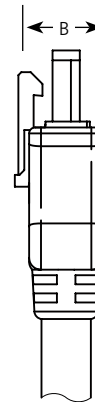

Cable

Hide-a-Lite 3

Undercabinet

Type

	-20	-30
P8733	<input type="checkbox"/>	<input type="checkbox"/>
P8735	<input type="checkbox"/>	<input type="checkbox"/>
P8737	<input type="checkbox"/>	<input type="checkbox"/>
P8738	<input type="checkbox"/>	<input type="checkbox"/>

Catalog No.	Finish		Dimensions (Inches)		
	Antique Bronze	White	A	B	C
P8733	-20	-30	3/4	3/8	12
P8735	-20	-30	3/4	3/8	6
P8737	-20	-30	3/4	3/8	18
P8738	-20	-30	3/4	3/8	24

P8733

Specifications:

General

- Undercabinet fixture linking cable
- Antique bronze (-20) or white (-30) finishes

Mounting

- Quick-Link cables for linking to other Hide-a-Lite 3 fixtures

Electrical

- Fixtures can be linked together to form a continuous row of illumination

Labeling

- UL and CUL listed

Progress Lighting
 701 Millennium Blvd.
 Greenville, South Carolina
 29607