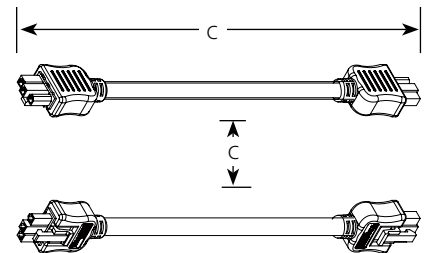

Cable

Hide-a-Lite 3

Undercabinet

Type

	-20	-30
P8733	<input type="checkbox"/>	<input type="checkbox"/>
P8735	<input type="checkbox"/>	<input type="checkbox"/>
P8737	<input type="checkbox"/>	<input type="checkbox"/>
P8738	<input type="checkbox"/>	<input type="checkbox"/>

Catalog No.	Finish		Dimensions (Inches)		
	Antique Bronze	White	A	B	C
P8733	-20	-30	3/4	3/8	12
P8735	-20	-30	3/4	3/8	6
P8737	-20	-30	3/4	3/8	18
P8738	-20	-30	3/4	3/8	24

P8733

Specifications:

General

- Undercabinet fixture linking cable
- Antique bronze (-20) or white (-30) finishes

Mounting

- Quick-Link cables for linking to other Hide-a-Lite 3 fixtures

Electrical

- Fixtures can be linked together to form a continuous row of illumination

Labeling

- UL and CUL listed

Progress Lighting
 701 Millennium Blvd.
 Greenville, South Carolina
 29607