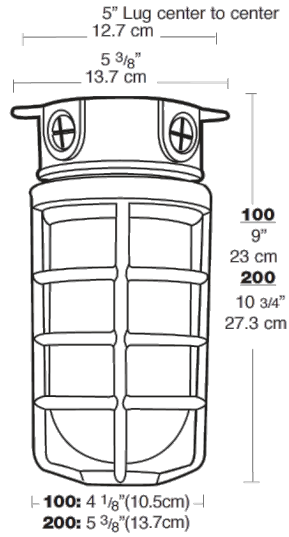

#### Hub Size:

3/4" Tapped.

## Dimensions