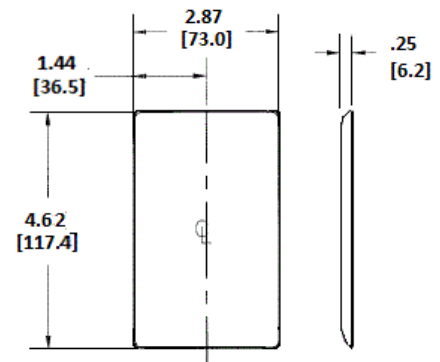

Description	Color	Catalog No.	UPC
1-Gang, Duplex Opening	Black	NP8BK	883778102110

Listings

UL Listed
CSA Certified

Specifications

Plate Material	Nylon
Plate Type	1-Gang
Plate Openings	Duplex
Mounting Screws	Steel painted, slotted head
Appearance	Smooth