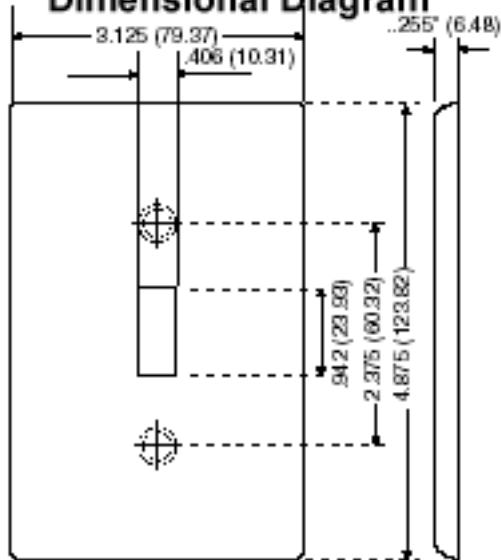

Item Description

4-Gang Toggle Device Switch Wallplate, Midway Size, Thermoplastic Nylon, Device Mount, - White

Technical Information

Product Features

Type: Midway Size

Gang: 4

Material: Thermoplastic Nylon

Color: White

Mount: Device

Standards and Certifications: UL/CSA

Warranty: 10-Year Limited

UPC Code: 07847795589

Country of Origin: Please Contact Customer Service

Dimensional Diagram

4-GANG Width = 8.56" (217.5mm)