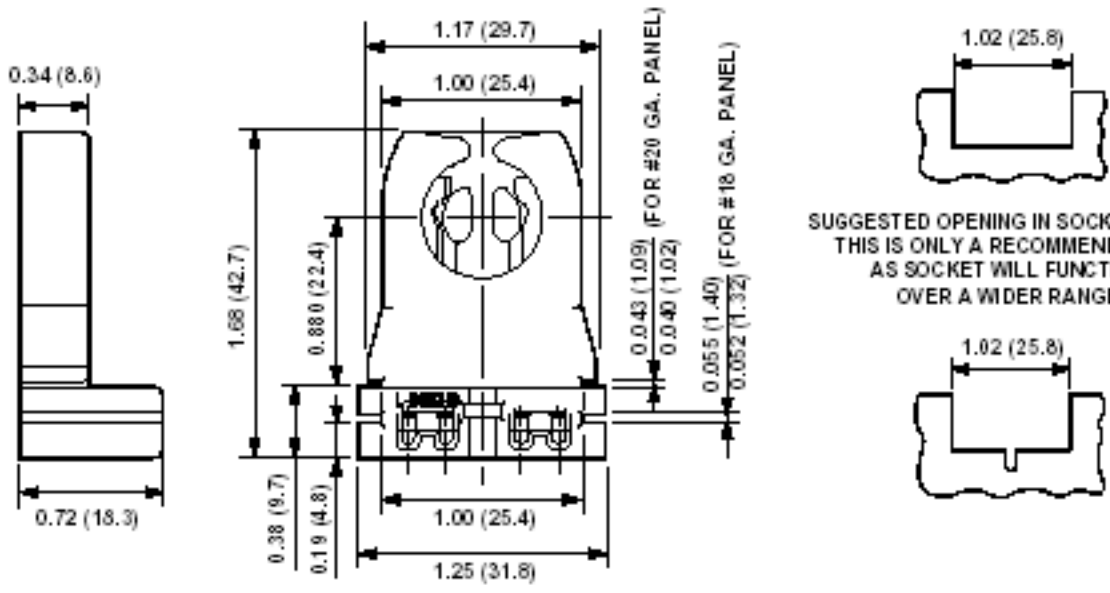

SUGGESTED OPENING IN SOCKET PLATE
THIS IS ONLY A RECOMMENDATION
AS SOCKET WILL FUNCTION
OVER A WIDER RANGE.

SPECIFICATION SUBMITTAL

JOB NAME:	CATALOG NUMBERS:	
____	____	____
JOB NUMBER:	____	____

Leviton Manufacturing Co., Inc.
201 North Service Road, Melville, NY 11747
Telephone: 1-800-323-8920 · FAX: 1-800-832-9538 · Tech Line (8:30AM-7:30PM E.S.T. Monday-Friday): 1-800-824-3005

Leviton Manufacturing of Canada, Ltd.
165 Hymus Boulevard, Pointe Claire, Quebec H9R 1E9 · Telephone: 1-800-469-7890 ·
FAX: 1-800-824-3005 · www.leviton.com/canada

Leviton S. de R.L. de C.V.
Lago Tana 43, Mexico DF, Mexico CP 11290 · Tel.: (+52)55-5082-1040 · FAX: (+52)5386-1797 · www.leviton.com.mx

Visit our Website at: www.leviton.com
© 2012-2017 Leviton Manufacturing Co., Inc. All rights reserved. Subject to change without notice.

Leviton has a global presence.
If you would like to know where your local Leviton office is located please go to: www.leviton.com/international/contacts/