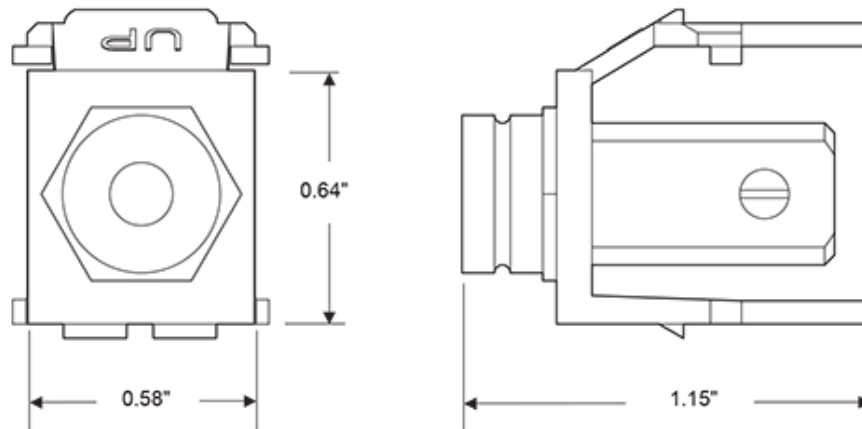

SPECIFICATION SUBMITTAL

JOB NAME:	CATALOG NUMBERS:	
____	____	____
JOB NUMBER:	____	____