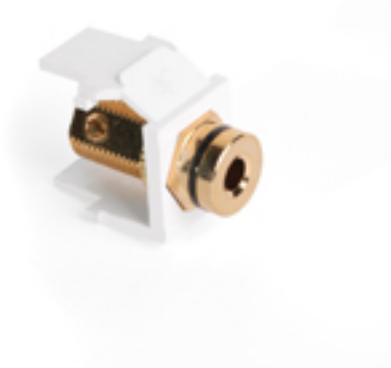

### Brand Features

The Banana Jack QuickPort Connector provides audio connectivity for speaker wire. The connector snaps into any QuickPort housing: flush- and surface-mount outlets, Multimedia Outlet System (with adapter), Decora® Inserts, patch panels, and patch blocks.

### Item Description

Banana Jack QuickPort Connector, Gold-Plated, Black Stripe, White Housing

### Features and Benefits

- Screw Terminal
- Compatible with all QuickPort wallplates, housings, and panels
- Available in a variety of colors to match housings or wallplates
- Compatible with other banana jacks