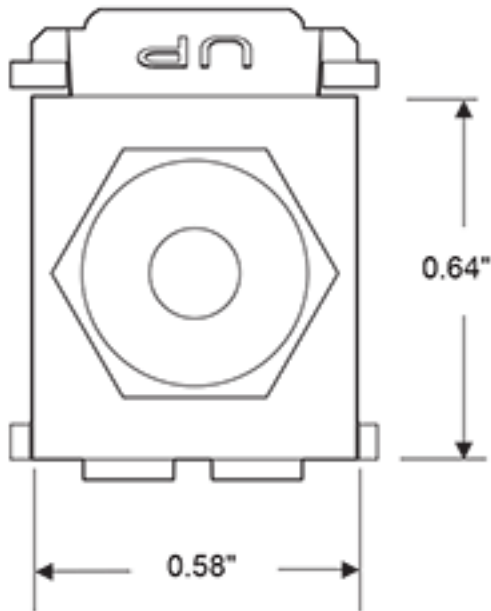

SPECIFICATION SUBMITTAL

JOB NAME: ____	CATALOG NUMBERS: ____	
JOB NUMBER: ____	____	____