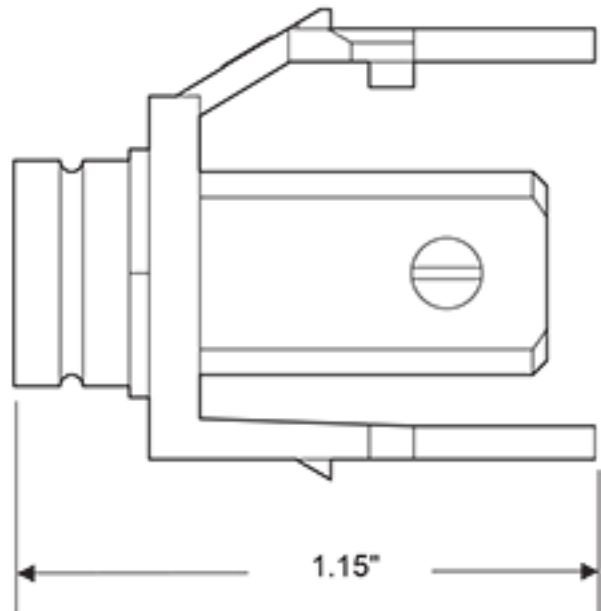

SPECIFICATION SUBMITTAL

JOB NAME: ____	CATALOG NUMBERS: ____	
JOB NUMBER: ____	____	____