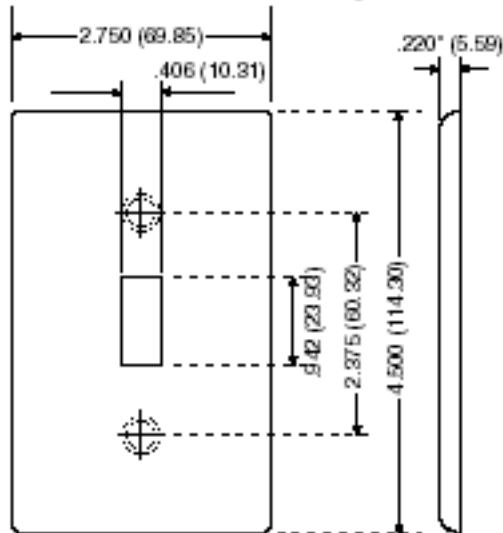

**Item Description**

1-Gang Decora Plus Device Decora Wallplate, Screwless, Poly Carbonate, Snap-On Mount, Screwless Subplate - Mahogany

**Technical Information**

Product Features

**Type:** Screwless, Standard Size

Mahogany

**UPC Code:** 07847715972

**Country of Origin:** China

**Dimensional Diagram**

**SPECIFICATION SUBMITTAL**

JOB NAME:	CATALOG NUMBERS:	
<input type="text"/>	<input type="text"/>	<input type="text"/>
JOB NUMBER:	<input type="text"/>	<input type="text"/>