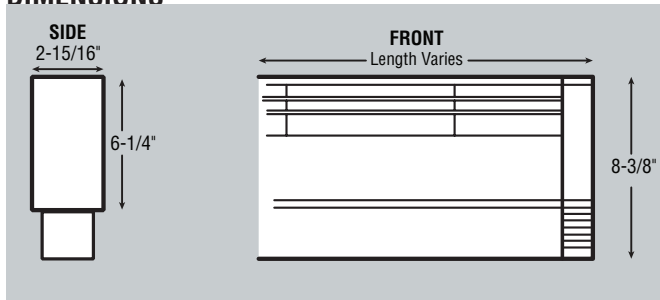

DIMENSIONS

All knockouts are 7/8" diameter for 1/2" conduit