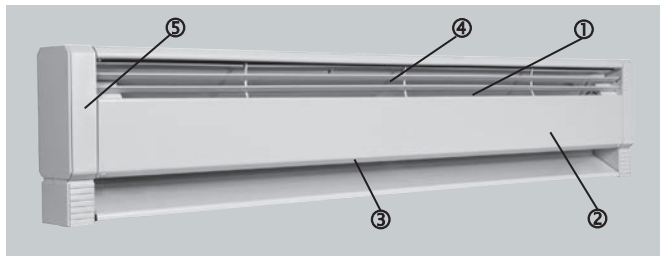

Accessories

CATALOG NUMBER	UPC 6 85360	DESCRIPTION	SHIP WEIGHT (lbs.)
HBBT1	04606 8	25 amp @ 120-277 VAC, Single Pole Snap Action Thermostat Assembly. Comes Assembled to End Cap	1
HBBT2	04608 2	25 amp @ 120-277 VAC, Double Pole Snap Action Thermostat Assembly. Comes Assembled to End Cap	1
HBBT1TP	04607 5	Same as Model LFT1 except Tamper Proof Version	1
HBBT2TP	04609 9	Same as Model LFT2 except Tamper Proof Version	1
HBBAC	04564 1	Air Conditioner Outlet Section, 20 amps @ 208/240 VAC. NEMA 5-15R	2
HBBDR	04571 9	Duplex Receptacle Section, 15 amps @ 120 VAC. NEMA 5-15R	2
HBBSDR120	14796 3	2 Pole Disconnect switch /120v receptacle	3
HBBWS	04610 5	8" Blank Wiring Section	1
HBBLVR0	04602 0	Low Voltage Relay Section Control, 25 amps @ 120 VAC	3
HBBLVR8	04605 1	Low Voltage Relay Section Control, 25 amps @ 208 VAC	3
HBBLVR4	04603 7	Low Voltage Relay Section Control, 25 amps @ 240 VAC	3
HBBDCS2	04565 8	2 Pole Disconnect Switch Section	2.5
CBDBS2	04789 8	2' Blank Section	6
CBDBS3	04790 4	3' Blank Section	8
CBDBS4	04791 1	4' Blank Section	11
CBDBS5	04792 8	5' Blank Section	14
CBDBS6	04793 5	6' Blank Section	16
CBDBS8	04794 2	8' Blank Section	22
CBDCIC	04796 6	Inside Corner	1
CBDCOC	04797 3	Outside Corner	1

Note: HBBAC, HBBDR, HBBLVR#, HBBWS accessories add 8" to baseboard length.

FEATURES

- ① Hydronic Element
- ② Built-in wireway
- ③ Durable texture polyester powder coat finish
- ④ Heavy-duty steel louvered grilles discourage insertion of foreign objects and direct heat outward
- ⑤ Large wiring compartment