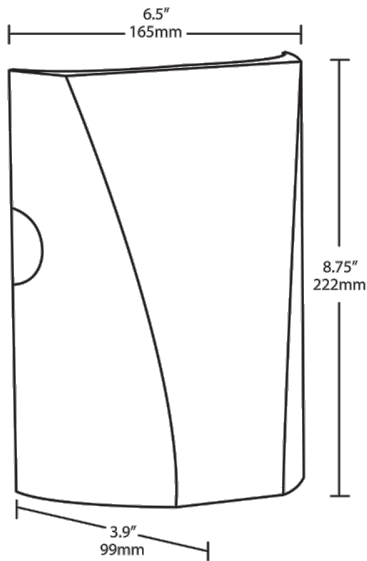

Optical

BUG Rating:

B1 U0 G0

BUG Rating:

B1 U0 G0

Dimensions

Features

- Full cutoff, fully shielded LED wallpack
- Can be used as a downlight or uplight
- Contractor friendly features for easy installation
- 100,000-hour LED Life
- 5-Year Warranty

Ordering Matrix

Family	Watts	Color Temp	Finish	Photocell	Dimming
SLIM	26 = 26W 18 = 18W 12 = 12W	Blank = 5000K (Cool) Y = 3000K (Warm) N = 4000K (Neutral)	Blank = Bronze W = White	Blank = No Photocell /PC = 120V Button /PC2 = 277V Button /PCT = 120-277V Twistlock	Blank = No Dimming /D10 = Dimmable