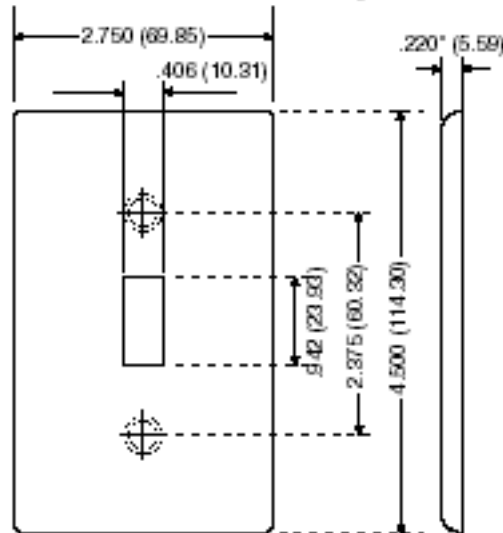

**Item Description**

2-Gang 1-Toggle 1-Blank Device Combination Wallplate/Faceplate, Standard Size, Thermoplastic Nylon, Box Mount, - Ivory

**Technical Information**

Product Features

**Type:** Standard Size

**Gang:** 2

**Material:** Thermoplastic Nylon

**Color:** Ivory

**Mount:** Box

**Standards and Certifications:** UL/CSA

**Warranty:** 10-Year Limited

**Color:**  Ivory

**UPC Code:** 07847797879

## Dimensional Diagram

2-GANG Width = 4.56" (115.9mm)

**SPECIFICATION SUBMITTAL**

JOB NAME:	CATALOG NUMBERS:	
<input type="text"/>	<input type="text"/>	<input type="text"/>
JOB NUMBER:	<input type="text"/>	<input type="text"/>