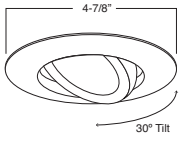

1 HOUSING COMPATIBILITY GUIDE:

**B403WH** Eyeball (30° Tilt)

**TRIM:**  
WH, BK, SN, CP, CH, PB, BZ

1 HOUSING COMPATIBILITY GUIDE:

**B461PB** PAR20 Gimbal Trim (30° Tilt)

**TRIM:**  
WH, BK, SN, CP, CH, PB, BZ