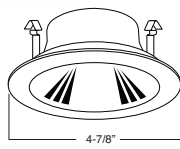

1 HOUSING COMPATIBILITY GUIDE: