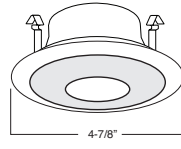

2 HOUSING COMPATIBILITY GUIDE: