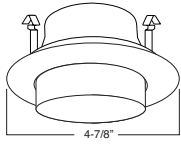

2 HOUSING COMPATIBILITY GUIDE:

BAFFLE FINISH:
W White
P Black
SN Satin Nickel
CP Copper
BZ Bronze

REFLECTOR FINISH:
CL Chrome
RG Gold
W White
MB Black

BZ Bronze
CP Copper
SN Satin Nickel
SHZ Satin Haze

RING/TRIM FINISH:
WH White
BK Black
SN Satin Nickel
CP Copper

CH Chrome
PB Polish Brass
BZ Bronze

General Lighting
 Wall Wash Lighting

Accent Lighting
 Sloped Ceiling Lighting

Task Lighting

4"

4 INCH INCANDESCENT TRIMS