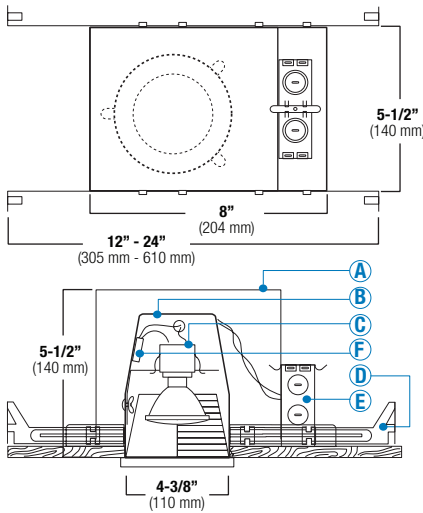

DESIGNED FOR 2" X 6" JOIST CONSTRUCTION

DESCRIPTION

Small aperture housing designed for new construction. Thermally protected, IC rated specification grade recessed housing. Accommodates up to 50W PAR20, R20, and A19 lamps. Furnished with preinstalled adjustable bar hangers. Junction box is provided with four 1/2" KOs, one 3/4" KO and four Romex knockouts with strain relief.

SPECIFICATION

A. OUTER HOUSING - Die formed aluminum construction for maximum heat dissipating air chamber on top of the housing. Junction box could be accessed from inside and outside housing.

B. INNER HOUSING - Die-formed, all aluminum construction for maximum heat dissipation and rust protection. Adjusts vertically in plaster frame to accommodate 1/2" to 1-3/8" ceilings.

C. SOCKET - Medium base screw shell porcelain socket preinstalled on adjustable mounting bracket is designed to allow usage of different lamp types, as well as proper and consistent lamp positioning.

D. BAR HANGERS - Preinstalled bar hangers allow housing to be positioned and locked at any point within a 24" joist span and can be shortened for 12" joists. They contain a double-headed real nail for secure attachment into the joist. Bar hanger nails are installed on a 20° downward angle for better contact, and the 90° pivoting mounting plate makes installation fast and accurate. Bar hangers can fit onto T-Bar spline with additional slots and holes for special mounting methods if necessary.

E. JUNCTION BOX - UL and ETL listed for through-branch circuit wiring and has four 1/2" KOs, one 3/4" KO and four Romex knockouts with true pry-out slots and strain clamps.

F. THERMAL PROTECTION - Standard thermal protection device guards against improper installation, overlamping and misuse of insulation material.