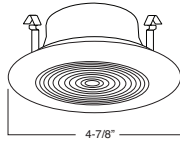

2 HOUSING COMPATIBILITY GUIDE: