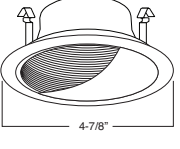

2 HOUSING COMPATIBILITY GUIDE: