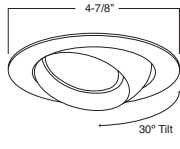

1 HOUSING COMPATIBILITY GUIDE: