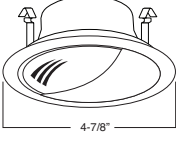

2 HOUSING COMPATIBILITY GUIDE: