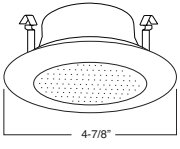

2 HOUSING COMPATIBILITY GUIDE: