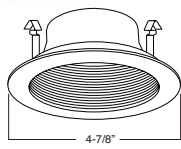

1 HOUSING COMPATIBILITY GUIDE: