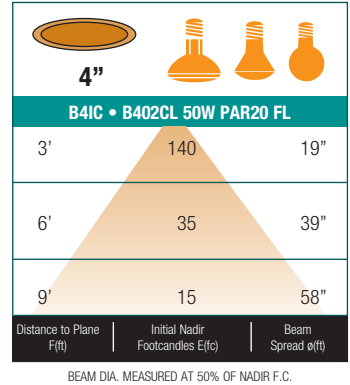

FEATURES

- Thermally Protected IC housing.
- Designed for accent and task lighting applications.
- Adjustable socket bracket.
- Wire through junction box.
- Preinstalled adjustable bar hanger.
- Dependable, favorable design and effortless installation.
- 5-1/2" height allows use in 2" x 6" joist construction.
- Special screw on the frame locks bar hangers in place which prevents the housing from any movement once installed.
- Preinstalled socket cap provides electrical contact protection against dust, paint and over spray.

OPTIONS

AIR-SHUT

- Gasket to prevent air flow from heated or air conditioned spaces.
- Meets all national air flow requirements.

UL AND C-UL/ETL AND C-ETL LISTED

- For Damp location
- For Feed-through wiring
- For Direct contact with insulation

ITEM SELECTOR: (Please check the boxes below for the option desired)

TYPE	AIR-SHUT	OPTION	TRIM TYPE	BAFFLE	REFLECTOR	TRIM/RING	GLASS		
B4IC	☐ AT	☐ (W) With quick connects	☐ B401 ☐ B421 ☐ B402 ☐ B432 ☐ B420 ☐ B496 ☐ B497 ☐ B403 ☐ B461 ☐ B405 ☐ B422	☐ B406 ☐ B407 ☐ B462 ☐ B452 ☐ B455 ☐ B451 ☐ B454 ☐ B437 ☐ B438 ☐ B439 ☐ AF401	☐ AF402 ☐ B471 ☐ B472 ☐ B473 ☐ B474 ☐ B441 ☐ B443 ☐ B442 ☐ B444	☐ W ☐ P ☐ SN ☐ CP ☐ BZ	☐ CL ☐ RG ☐ W ☐ MB ☐ BZ ☐ CP ☐ SN ☐ SHZ	☐ WH ☐ BK ☐ SN ☐ CP ☐ CH ☐ PB ☐ BZ	☐ Green ☐ Yellow ☐ Pink ☐ Brown ☐ Navy Blue ☐ Orange ☐ Blue ☐ White ☐ Red

Specifications:

B4IC

AIR-SHUT   OPTION   TRIM TYPE   BAFFLE   REFLECTOR   TRIM/RING   GLASS

BAFFLE	REFLECTOR	TRIM/RING
W White	CL Chrome	WH White
P Black	RG Gold	BK Black
SN Satin Nickel	W White	SN Satin Nickel
CP Copper	MB Black	CP Copper
BZ Bronze	BZ Bronze	CH Chrome
	CP Copper	PB Polish Brass
	SN Satin Nickel	BZ Bronze
	SHZ Satin Haze	

Sample of Catalog Number: B4IC-AT-W-B401-W-WH

Submittal form is available @ www.iuseelite.com
Tel: 323-888-1973 • Fax: 323-888-1977

Specifications and Dimensions subject to change without notice.

REV: ELITE LIGHTING-SPEC-06-29-2011