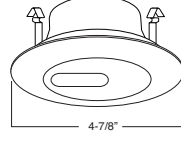

2 HOUSING COMPATIBILITY GUIDE: