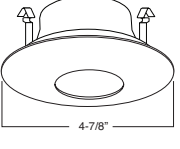

2 HOUSING COMPATIBILITY GUIDE: