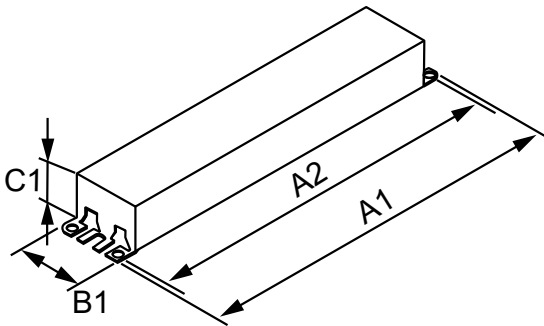

Optanium T8 Instant Start

Mechanical and Housing

Housing Material	Metal
Housing	N
Housing Dimensions	9.5" x 1.3" x 1.0"

Approval and Application

EMC Immunity Standard	FCC Non-Consumer
Approval Marks	CSA certificate UL certificate CEC Listing CEE Rated NEMA Premium RoHS Compliant
Hum And Noise Level	A
UL Recognized	No

Product Data

Order product name	OPTANIUM IOPA4P32LWN35I
EAN/UPC - Product	781087115268
Order code	913701235601
Numerator - Quantity Per Pack	1
Numerator - Packs per outer box	10
Material Nr. (12NC)	913701235601
Net Weight (Piece)	350.000 g

Dimensional drawing

ELE BALLAST (4) F32T8 120-277V

Product	A1	A2	B1	C1
OPTANIUM IOPA4P32LWN35I	9.50 in	8.90 in	1.30 in	1.00 in