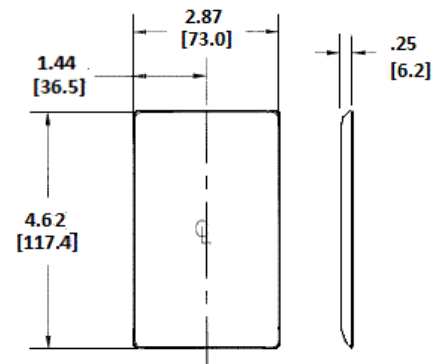

Description	Color	Catalog No.	UPC
1-Gang, Decorator	Light Almond	NP26LA	883778118173

Listings

UL Listed
CSA Certified

Specifications

Material	Nylon
Plate Type	1-Gang
Plate Openings	Decorator
Mounting Screws	Steel painted, slotted head
Appearance	Smooth