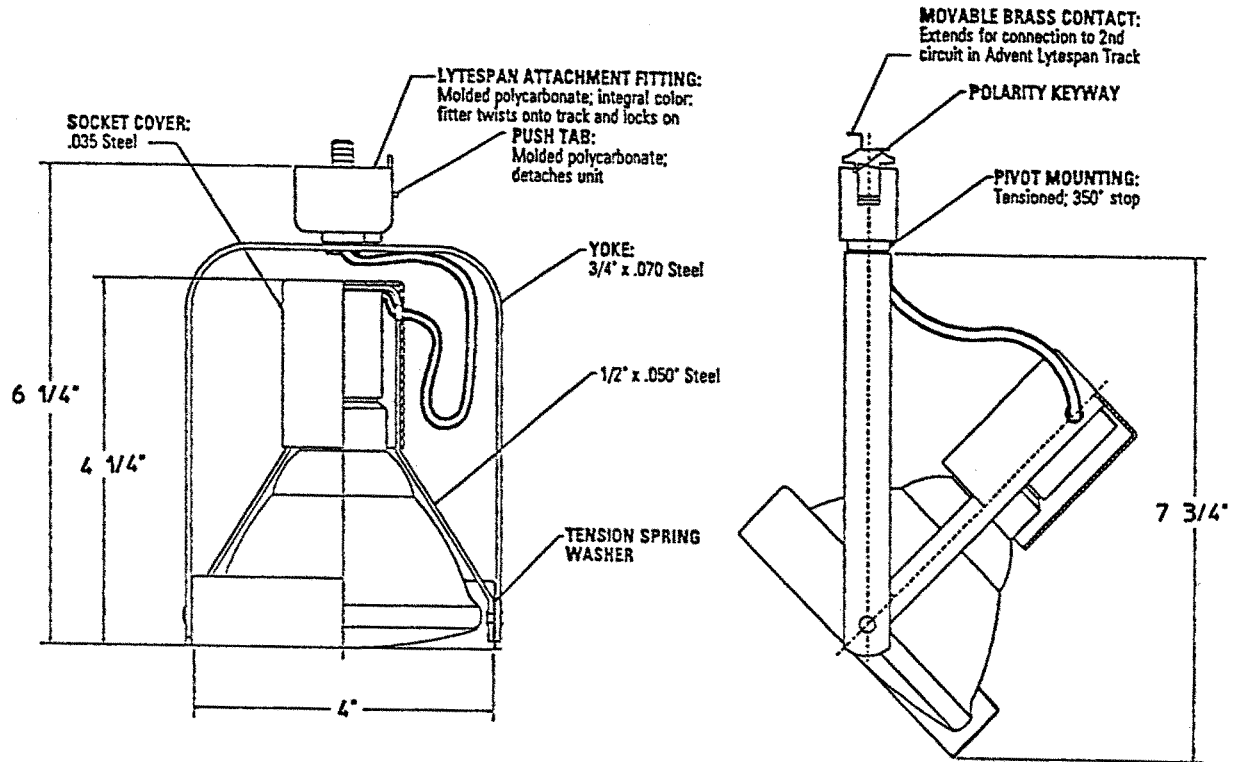

Project:	Catalog No:	Mfg:
Location:	Fixture Type:	Qty:
Notes:		Lamps:

Catalog	Finish	Mounting	Lamp
9023AL	Satin Aluminum	All Lytespan Track Systems	75W PAR30 (Tungsten Halogen)
9023WH	Matte White		
9023BK	Matte Black		

General Description

Minimal, functional form with cleanly detailed yoke and ring-shaped lampholder. Front relamping for easy maintenance. Units adjust horizontally up to 350° vertically up to 90°

Finish

All painted finishes baked enamel.

Electrical

Porcelain socket, medium base, nickel plated screw shell. No. 18 braided SF-1 leads with silicon sleeving.

Labels

U.L.; I.B.E.W.