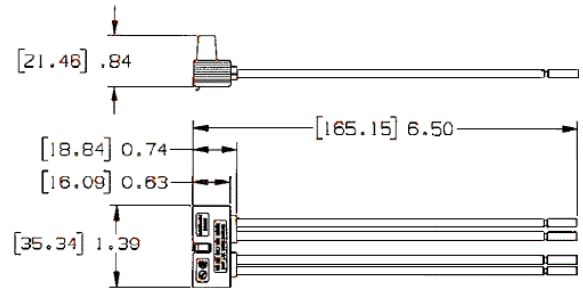

Switches, Single Pole Connector
Accessories
SNAPConnect® Switch Pigtailed
Connector

HUBBELL

Features

- Clear terminal housing
- No exposed live parts
- Fully insulated

Ordering Information

| Description | Lead Colors | UPC | Catalog Number |
|--|--------------------|--------------|----------------|
| Clear right angle terminal, 6 inch leads, solid wire | 2) Black, 1) Green | 783585189956 | SNAPSP1NA |

Listings

UL Listed
CSA Certified

Online Resources

[Customer Use Drawing](#)
[eCatalog](#)
[Installation Instructions](#)

Dimensions in Inches (mm)

Hubbell Wiring Device-Kellems • Hubbell Incorporated (Delaware) • 40 Waterview Drive • Shelton, CT 06484