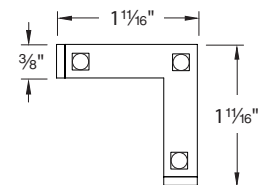

LED-T24___ -3L-WT

Example: **LED-T24C-3L-WT**

wacighting.com
Phone (800) 526.2588
Fax (800) 526.2585

Headquarters/Eastern Distribution Center
44 Harbor Park Drive
Port Washington, NY 11050

Central Distribution Center
1600 Distribution Ct
Lithia Springs, GA 30122

Western Distribution Center
1750 Archibald Avenue
Ontario, CA 91760