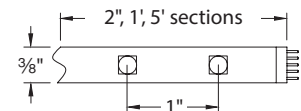

LED-T24___ - ___-WT

Example: **LED-T24P-2IN-10-WT**

ORDER NUMBER – 3 LED "L" CONNECTOR

Model	Watts	Color Temp	CRI	Lumens	Tape Color
LED-T24	1.2	W 2700K	85	50	3L-WT White
		P 3000K	85	50	
		35 3500K	85	52	
		C 4500K	85	54