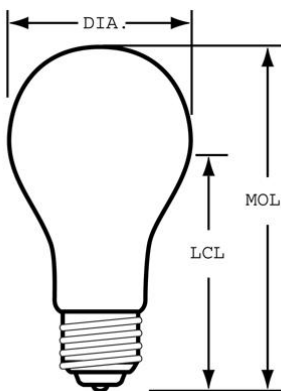

#### GENERAL CHARACTERISTICS

Base Description	Medium Screw
Base Type	Screw-In
Bulb Finishes and Colors	Soft white
Filament	CC-8
Rated Life Hours-nominal	750 h
Primary Application	Standard <General Purpose>
Bulb Material	Soft glass
Product Technology	Incandescent
Base	E26
Bulb Shape	A21

#### PHOTOMETRIC CHARACTERISTICS

Nominal Initial Lumen per Watt	16
Initial Lumens-nominal	2680 lm
Color Temperature	2900 K

#### DIMENSIONS

Diameter	2.62 in
----------	---------