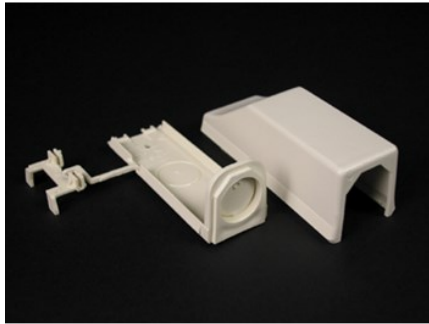

400/800 ENTRANCE END FITTING

810A2 | [Wiremold](#)

FEATURES & BENEFITS

For connecting 400 or 800 Series Raceway with 1/2" trade size conduit or armored cable. 1/2" trade size KO on end and bottom.

PRODUCT
ENVIRONMENTAL PROFILE

- This product meets the material restrictions of RoHS

SPECIFICATIONS

GENERAL INFO

Available Colors:

810A2 - Ivory

810A2-WH - White

Product Series: 400, 800, 2300

Component Type: Fittings & Accessories