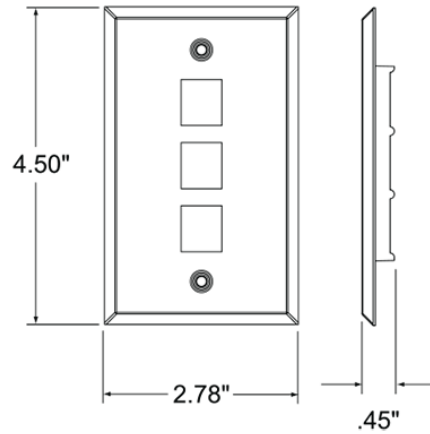

43080-1S3

SPECIFICATION SUBMITTAL

JOB NAME: ____	CATALOG NUMBERS: ____	
JOB NUMBER: ____	____	____