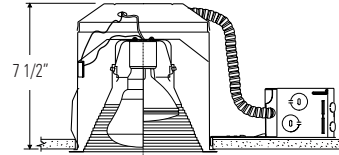

B17/1104F1
Lyte~~ning~~™ Compact
Fluorescent IC