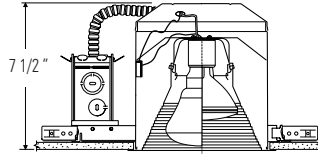

**6 3/4" Aperture
Lytensing B-Series
Incandescent Reflector Trim**

**Lytecaster®
Recessed
Downlighting**

B16/17-SERIES

B0101

TYPE:

B17/1104IC
Lyte~~ning~~™
Convertible IC/Non-IC