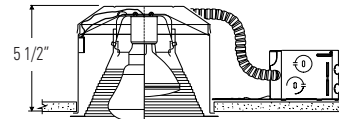

B17/1104SIC
Lyte~~ning~~[™] Shallow
Convertible IC/Non-IC

B17/1104F1R
Lyte~~ning~~[™] Compact
Fluorescent IC Remodeler

Complete Fixture consists of REFLECTOR TRIM & FRAME-IN KIT. Select each separately.