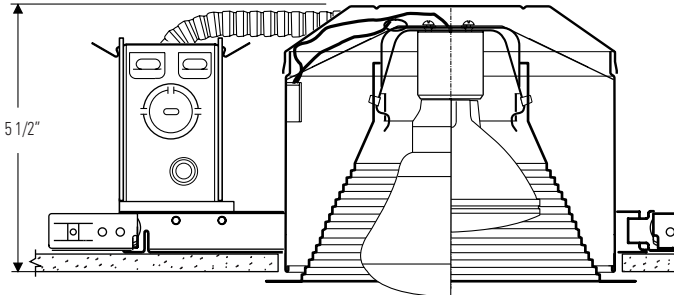

**6 3/4" Aperture
Lytensing B-Series
Incandescent Reflector Trim**

**Lytecaster®
Recessed
Downlighting**

B16/17-SERIES

B0101

TYPE:

B17/1104IC
Lyte~~ning~~[™]
Convertible IC/Non-IC

B17/1104F1
Lyte~~ning~~[™] Compact
Fluorescent IC

B17/1104SIC
Lyte~~ning~~[™] Shallow
Convertible IC/Non-IC

B17/1104F1R
Lyte~~ning~~[™] Compact
Fluorescent IC Remodeler

Complete Fixture consists of REFLECTOR TRIM & FRAME-IN KIT. Select each separately.

Reflector Trim	Frame-In Kit – See Individual Frame-In Kit Specification Sheet											
	Incandescent				Fluorescent							
	Frame-In Kit	Installation Type	Lamping	Height	Frame-In Kit	Installation Type	Lamping	Height				
<input type="checkbox"/> B16 White Splay	<input type="checkbox"/> 1104IC/N*	IC	75W PAR30	7 1/2"	<input type="checkbox"/> 1104F1/N	IC	1 Lamp Quad Tube	7 1/2"				
	<input type="checkbox"/> 1104ICR*	IC Remodeler	65W BR30	7 1/2"					<input type="checkbox"/> 1104F1R	Non-IC Remodeler	13W (GX23-2)	7 1/2"
	<input type="checkbox"/> 1104SIC	IC	75W PAR30	5 1/2"								
	<input type="checkbox"/> 1104SICR	IC Remodeler	85W BR30	5 1/2"								
<input type="checkbox"/> B17 Black Baffle	<input type="checkbox"/> 1104IC/N	Non-IC	75W PAR30	7 1/2"								
	<input type="checkbox"/> 1104ICR	Non-IC Remodeler		7 1/2"								
	<input type="checkbox"/> 1104SIC	Non-IC	85W BR30	5 1/2"								
	<input type="checkbox"/> 1104SICR	Non-IC Remodeler	85W BR30	5 1/2"								
<input type="checkbox"/> B17WH White Baffle												