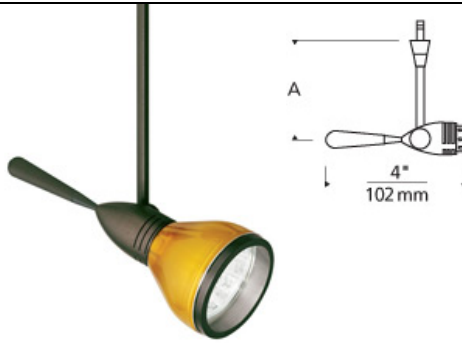

LOW-VOLTAGE HEADS

Aero Head

DESCRIPTION

Dozens of design possibilities. Accessories in myriad styles and colors allow you to create the ideal custom element (accessory required; sold separately). Aero's head rotates 360°, pivots 260° to direct the beam. Removable glass handle. Low-voltage, MR16 lamp of up to 50 watts (not included). See accessory for maximum wattage usage.

INSTALLATION

Socket terminates with FreeJack male connector, which may be installed into a system connector. Elements ordered with a system prefix include a connector for that system. For use on T~TRAK, order FreeJack version and T~TRAK FreeJack Connector (sold separately).

ACCESSORIES & OPTICAL CONTROLS

Bell Shade, Belladonna Shade, Cone Glass Shield, Cone Onyx Shield, Dichroic Glass Shield, Firebird Glass Shield, Flute Glass Shield Accessory, Hurricane Glass Shield Accessory, Lil Egypt Shade, Martini Glass Shield, Mission Glass Shield Accessory, Prism Glass Shield, Round Glass Shield, Scavo Glass Shade, Soda Glass Shade, Sugar Accessory, Taza Accessory, Tinkerbell Shade, Tinkerbell Shade With Integrated Lens Holder, Wood Handle Accessory