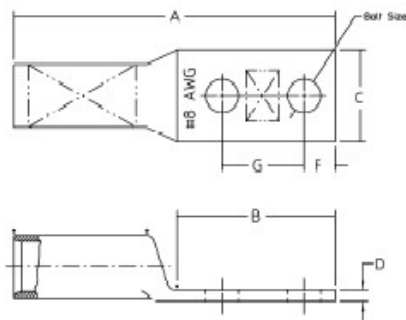

## Long Barrel Copper Lug T&B Catalog Number:

54854BE  
78621089798  
Active

**UPC Number:**  
**Status:**  
**Description:**

Copper Two-Hole Lug, Long Barrel, Blind End, Max 35kV, Wire Size #4 AWG, 1/4 Inch Bolt Size, 5/8 Inch Hole Spacing, Tin Plated, Die Code 29, Die Color Code Gray

### General

Material	Copper
Finish	Tin Plated
Wire Size	#4 AWG
Number of Studs	2
Stud Size	1/4
Bolt Hole Spacing	5/8
Tongue Angle	Straight
Barrel Length	Long
Barrel Shape	Standard
Tongue Width	Standard
Peep Hole	N
Marking	Standard
Hole Shape	Round
Die Color	Grey
Die Code	29

### Dimension Information

A (inches)	2.188
B (inches)	1.188
C (inches)	.563
D (inches)	.094
E (inches)	.359
F (inches)	.25
G (inches)	0.625

### Notes

Dimensions given for reference only. Dimensions may vary up to .030.