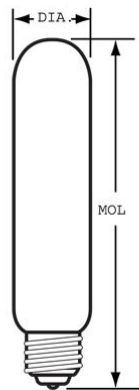

GE  
Lighting

14880 - GE T10

25T10 24PK

Product Photo

### GENERAL CHARACTERISTICS

Base Description	Medium Screw
Base Type	Screw-In
Bulb Finishes and Colors	Clear
Filament	C-8
Rated Life Hours-nominal	1000 h
Primary Application	Standard <General Purpose> Standard <Decorative>
Bulb Material	Soft glass
Product Technology	Incandescent
Base	E26
Bulb Shape	T10

### PHOTOMETRIC CHARACTERISTICS

Nominal Initial Lumen per Watt	10
Initial Lumens-nominal	250 lm

### DIMENSIONS

Diameter	1.25 in
----------	---------