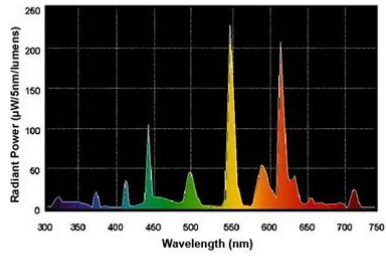

NOTES

4-Pin lamp minimum starting temperature is a function of the ballast. Most ballasts are rated with a minimum starting temperature of 50 degrees F (10 C). Ballasts are also available that provide reliable starting to 0 degrees F (-18C) and -20 F (-29C).

Jan 6, 2017 10:57:33 AM For additional information, visit www.gelighting.com