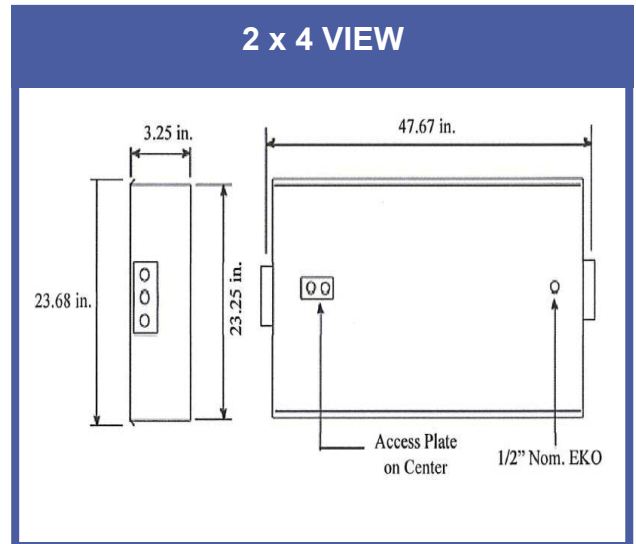

### Fixture Notes

- 1) 1x4 is 1LT8 or 2LT5
- 2) Battery Backup (#) if ordering separately
- 3) Call factory for additional options

Choice of perforated basket (PF) or linear ribbed acrylic diffuser (RL) shown. Will linear ribbed diffuser, fixtures are over 80% efficient.

**DIMENSIONS**

**2 x 2 VIEW**

**2 x 4 VIEW**

Dimensions and specifications subject to change without notice.

CAT#			
JOB NAME		TYPE	