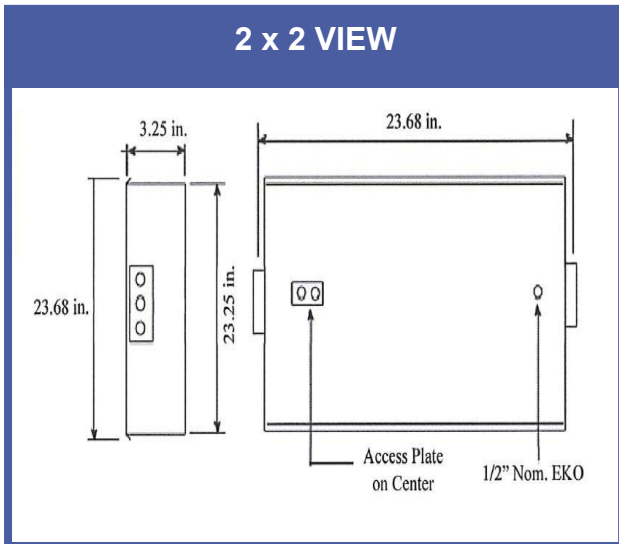

### Fixture Notes

- 1) 1x4 is 1LT8 or 2LT5
- 2) Battery Backup (#) if ordering separately
- 3) Call factory for additional options

Choice of perforated basket (PF) or linear ribbed acrylic diffuser (RL) shown. Will linear ribbed diffuser, fixtures are over 80% efficient.

**DIMENSIONS**

**2 x 2 VIEW**

**2 x 4 VIEW**

Dimensions and specifications subject to change without notice.

CAT#			
JOB NAME		TYPE	