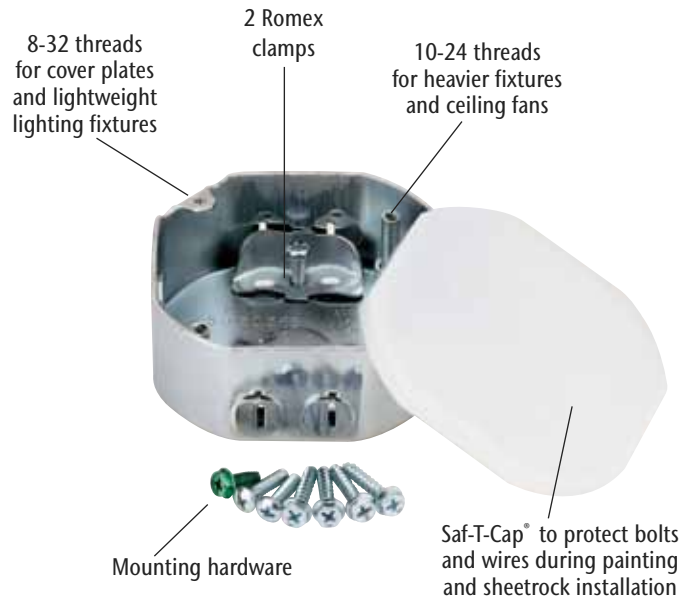

Specification Sheet

Saf-T-Box[®]

Heavy Duty Support for New Construction
or Where Attic is Accessible

Item Number **0105011**

Specifications

- For fixture support of 150 lbs. or less
- Acceptable for fan support of 70 lbs. or less
- Heavy duty, 15.5 cubic inch dual mount* electrical box
- Box depth - 1½"
- 3 - ½" Romex or conduit knockouts
- Includes 2 sets of Romex knockouts and integral Romex clamps

Pack Information

- Bulk Packed
- 24 Per Cut Case

US PATENT NO.
5,860,548

*Includes Mounting Hardware and Instructions.
Meets or Exceeds UL Standards Regarding Exposed Threads Within Box.
Meets or Exceeds NEC[®] Safety Codes.*

**Dual Mount = Box is threaded for 8-32 (ideal for box covers and lightweight fixtures) and 10-24 screws (ideal for heavier fixtures and ceiling fans).*

Romex[®] is a registered trademark of Southwire Company.