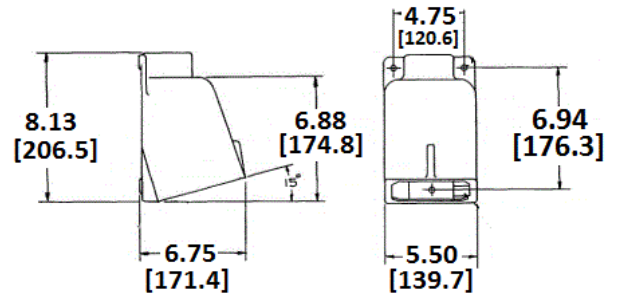

## Ordering Information

Description	UPC	Catalog Number
Metallic Back Box, 20/30A, 1", Angled, Aluminum	783585390451	BB301W

**Device Color**  
Aluminum

## Specifications

Accessory Item	Cast Aluminum Back Box
Box Hub Size	1" NPT
Back Box	15 Degree Angle
IEC Pin & Sleeve Accessory Type	16, 20, 30 and 32A

## Accessories

Receptacle/Inlet Accommodation	16A 20A 30A & 32A IEC Pin & Sleeve
--------------------------------	------------------------------------