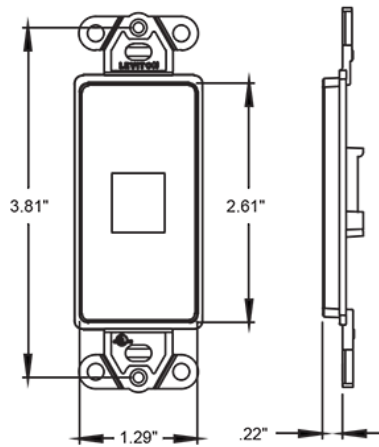

1-Port Insert

SPECIFICATION SUBMITTAL

JOB NAME: ____	CATALOG NUMBERS: ____	
JOB NUMBER: ____	____	____