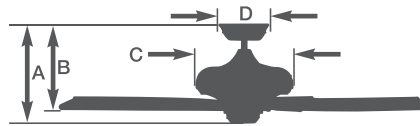

Tilo™ - CF130

- CF130BS - Brushed Steel Housing, Dark Cherry Blades
- CF130WW - Appliance White Housing, Appliance White Blades
- CF130ORB - Oil Rubbed Bronze Housing, Dark Cherry Blades

- 30" blade span
- Light fixture adaptable (LK130 sold separately)
- 4.5" downrod included
- Three curved blades
- Dual-mount feature
- Damp Location (BS not recommended for outdoor use)
- Ships to Canada

SW46 Wall Control

Energy Information at High Speed

Airflow	Electricity Use	Airflow Efficiency
2278	42	54
<small>Cubic Feet Per Minute</small>	<small>Watts (Excludes Lights)</small>	<small>Cubic Feet Per Minute Per Watt</small>