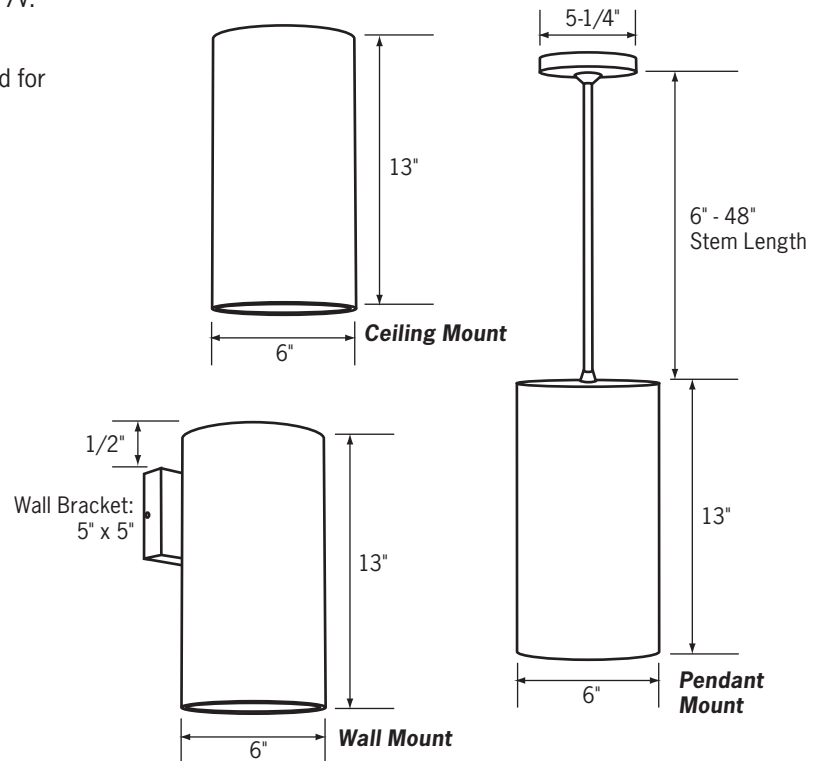

CF6

6" Compact Fluorescent Cylinder

Specifications/Features

Fixture

6" diameter extruded aluminum construction for indoor commercial and industrial applications.

Three mounting options available: ceiling mount, pendant mount or wall mount.

Pendant mount fixtures feature a sloped ceiling canopy (select stem kits separately below).

Wall mount bracket provides easy, one handed installation. Wall mount bracket center point is 3" below the top edge of the fixture.

Safety chain connects the cylinder to the lid (ceiling mount and pendant mount).

Lamp/Electrical

Electronic ballast options for (1) 26W Quad or TTT, 32W TTT or 42W TTT CFL lamps with multi-volt input voltage of 120V to 277V.

Mounting

Ceiling mount, pendant mount or wall mount (hardware included for mounting to octagonal or rectangular switch junction box).

Warranty

This fixture is covered by ConTech's full one year replacement guarantee after date of purchase.

Labels/Usage

cCSAus Certified. Suitable for damp locations.

Ordering Information

Example Order: -

Fixture	Lamp	Mounting	Baffle/Reflector	Finish	Stem Kit - Pendant Mount Only
____	____	____	____	____	____

CF6	26 - 26W QUAD/TTT 32 - 32W TTT 42 - 42W TTT	C - Ceiling Mount P - Pendant Mount W - Wall Mount	B - Black Baffle C - Clear Reflector	B - Black P - White S - Silver	CSK6-(B,P,S) - 6" Stem Kit CSK12-(B,P,S) - 12" Stem Kit CSK18-(B,P,S) - 18" Stem Kit CSK24-(B,P,S) - 24" Stem Kit CSK30-(B,P,S) - 30" Stem Kit CSK36-(B,P,S) - 36" Stem Kit CSK48-(B,P,S) - 48" Stem Kit