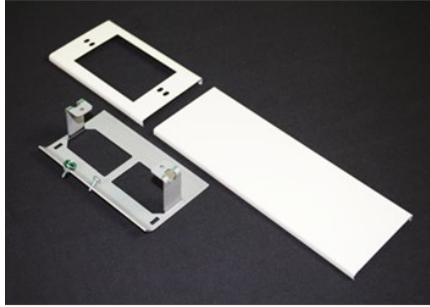

30TP SERIES RECTANGULAR DEVICE COVER

30TP-L | [Wiremold](#)

FEATURES & BENEFITS

Rectangular faceplate to accommodate Sentrex surge receptacle, GFCI and other decorator style devices. G3007C Device Bracket included. Ivory finish.

SPECIFICATIONS

GENERAL INFO

Product Series: 30TP

TECHNICAL INFORMATION

Material: Steel

BUY AMERICAN ACT COMPLIANCE

Country Of Origin: UNITED STATES OF AMERICA
Buy American Act Status: Buy American Act Compliant