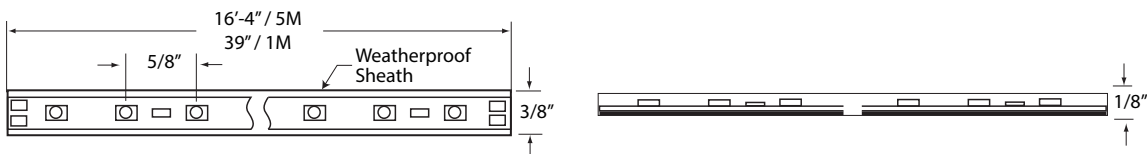

LEDTASK™ FLEXIBLE WET LOCATION LED RIBBON 12VDC STANDARD OUTPUT - 39" (1M), 16'-4" (5M) REELS

PRODUCT DESCRIPTION

A wet location flexible LED linear ribbon that conforms to straight, curved and irregular architectural coves, outdoor steps and bannisters, fountain exteriors, outdoor cooking islands and food stations, recesses, and other constructs where even, energy saving LED illumination is specified in environments that are exposed to moisture. **Not to be submerged directly in water.** Available in a 39" (1M) and 16'-4" (5M) reel. Ribbon can be cut and sealed in the field to achieve desired length.

ELECTRICAL

- 12VDC
- Rated at 1.52W per foot
- 39": 0.4A / reel, 16'-4": 2A / reel
- 19 LED's per foot, .08W each
- 50,000 hr. LED life

OPTICS

- 2700K, 3000K, 3500K, 4200K, 5500K
- Up to 153 lumens per foot

LABEL

- ETL

FIXTURE ORDERING INFORMATION

Catalog No.	Length	Wattage	Total Amps	Lumens	Color Temp.*
LTR60WP-S0-27	39" / 1M	.08W (1.52W/ft.)	0.4A	111/ft.	2700K
LTR60WP-S0-30	39" / 1M	.08W (1.52W/ft.)	0.4A	115/ft.	3000K
LTR60WP-S0-WW	39" / 1M	.08W (1.52W/ft.)	0.4A	134/ft.	3500K
LTR60WP-S0-42	39" / 1M	.08W (1.52W/ft.)	0.4A	144/ft.	4200K
LTR60WP-S0-PW	39" / 1M	.08W (1.52W/ft.)	0.4A	153/ft.	5500K
LTR300WP-S0-27	16'-4" / 5M	.08W (1.52W/ft.)	2.0A	111/ft.	2700K
LTR300WP-S0-30	16'-4" / 5M	.08W (1.52W/ft.)	2.0A	115/ft.	3000K
LTR300WP-S0-WW	16'-4" / 5M	.08W (1.52W/ft.)	2.0A	134/ft.	3500K
LTR300WP-S0-42	98'-6" / 30M	.08W (1.52W/ft.)	2.0A	144/ft.	4200K
LTR300WP-S0-PW	98'-6" / 30M	.08W (1.52W/ft.)	2.0A	153/ft.	5500K