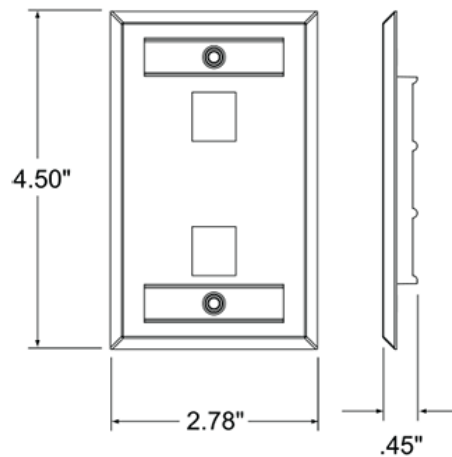

43080-1L2

SPECIFICATION SUBMITTAL

JOB NAME:	CATALOG NUMBERS:	
____	____	____
JOB NUMBER:	____	____