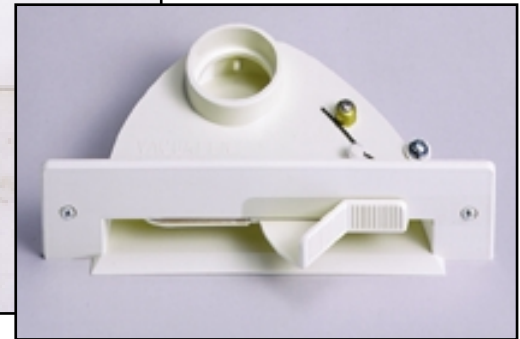

NuTone®

CI-365 VacPan™

CENTRAL CLEANING SYSTEMS

VacPan™ Automatic Dustpan Inlet

The ultimate in household floor care.

FEATURES:

- Adds *extra* convenience to every Central Cleaning System
- Activate switch, sweep dirt into VacPan™, and floor is instantly clean, all without bending or stooping
- Fits flush-mount in cabinet toe kick or wall baseboard
- Activate by directing footswitch to ON position; turn off by returning switch to OFF position
- Available in choice of three colors to blend with cabinetry or baseboards: White, Black, Ivory
- Constructed of durable ABS resin
- For new and existing central cleaning installations
- Finish trim plate also available (Model CI-366W/B/V)

PACKAGING:

Standard Pack:	.6
Carton Size:	.8" x 10½" x 12"
Weight:	.3.4 lbs.
UPC (WHITE)	.7 84891 98186 9
(BLACK)	.7 84891 98184 5
(IVORY)	.7 84891 98185 2