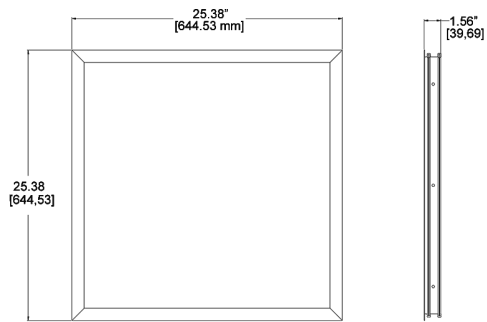

## Dimensions

**ROUGH IN CUT OUT**  
24 5/8" X 24 5/8"