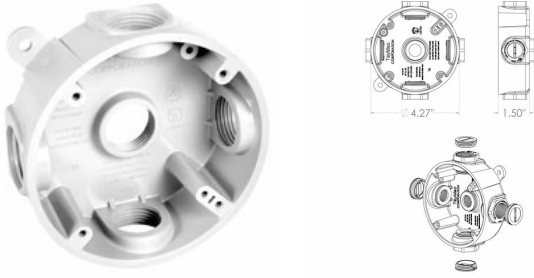

OUTLET BOXES

**1-1/2 in. Deep - Five Threaded Outlets - 4 in. Round Splice Box
N/A**

D30

Catalog #: PRB57550WH

APPLICATIONS

For general use whenever weatherproof protection is required
N/A

PRODUCT FEATURES

- Durable high impact PVC construction
- Can be used with 1/2 in. or 3/4 in. conduit
- Includes 3/4 in. closure plugs and reducer bushings
- Includes gasket and mounting hardware
- Multi-lingual instructions in each package

UL LISTED

Marine

NEMA

3R Rated

NEC

2014 Compliant

GENERAL PRODUCT INFORMATION

Color: White

CONFIGURATION

Number Of Outlets: 5

PRODUCT MEASUREMENTS

Depth: 1-1/2 in.
 Outlet Size: 1/2 in. or 3/4 in.
 Cubic Inches (cm3): 13.5 (221.2)
 Wt. Ea. (Lbs.): 0.434

PACKAGING

Package Type: Shrink
 Std. Pkg.: 8
 Product UPC-A Labeled: Yes
 Weight (Lbs. Per/C): 43.40
 Ship Carton Length (in.): 20.00
 Ship Carton Width (in.): 3.88
 Ship Carton Height (in.): 5.57
 Ctn Weight (Lbs.): 3.47
 Pallet Qty: 960.00
 UPC Number: 092326130356
 I2of5: 40092326130354