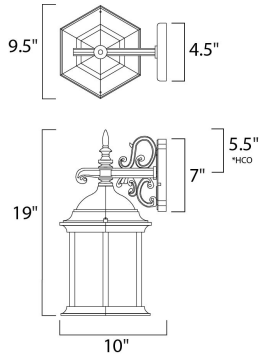

PRODUCT DESCRIPTION

Maxim Lighting's commitment to both the residential lighting and the home building industries will assure you a product line focused on your basic lighting needs. With the Builder Cast collection you will find quality lighting that is well designed, well priced and readily available.