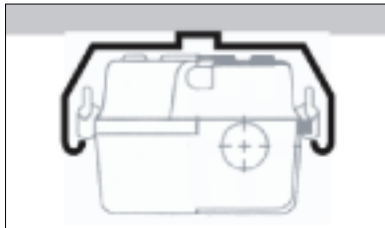

VT SERIES

VT Series is designed for heavy duty service in areas subjected to moisture and chemicals. Ideally suited for food processing areas also.

Dimensional Data

Mounting Bracket Optional

Specifications

Mounting: Units may be either surface or pendant mounted. Housing provided with adequate amount of knockouts which must be drilled on job site to insure proper setting.

Construction: One piece housing molded from ABS material with a smooth white exterior. ABS cam-lock latches provide both a positive lock between lens and housing and self hinging for lamp replacement. A self adhesive, closed cell polyethylene gasket on housing forms a continuous seal with diffuser. Internal metal is die-formed from heavy gauge cold rolled steel.

Diffuser: Lens is crepe acrylic.

Wiring: Standard ballast are 120 volt and T5 are Univolt (UV). All 800MA are low temperature (-20°F).

Approval: All units are UL listed.

Ordering Information

<i>Catalog #</i>	<i>Lamp</i>	<i>Length</i>	<i>Catalog #</i>	<i>Lamp</i>	<i>Length</i>
ELECTRONIC T5			ELECTRONIC OCTRON T8		
VT224T5HO/UV	2-F24T5HO	2'	VT120EBO	1-F17T8	2'
VT228T5/UV	2-F28T5	4'	VT220EBO	2-F17T8	2'
VT154HO/UV	1-F54T5HO	4'	VT140EBO	1-F32T8	4'
VT254HO/UV	2-F54T5HO	4'	VT240EBO	2-F32T8	4'
VT154THO/UV	2-F54T5HO	8'	VT340EBO/SP	3-F32T8	4'
VT254THO/UV	4-F54T5HO	8'	VT240TEBO	4-F32T8	8'
ELECTRONIC T12			VT196EBO	1-F96T8	8'
VT148HOEB	1-F48T12HO	4'	VT296EBO	2-F96T8	8'
VT248HOEB	2-F48T12HO	4'	VT248HOEBO	2-F48T8HO	4'
VT196HOEB	1-F96T12HO	8'	VT296HOEBO	2-F96T8HO	8'
VT296HOEB	2-F96T12HO	8'			