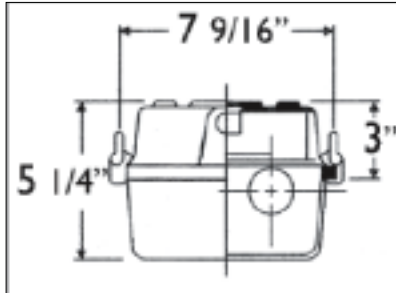

Dimensional Data