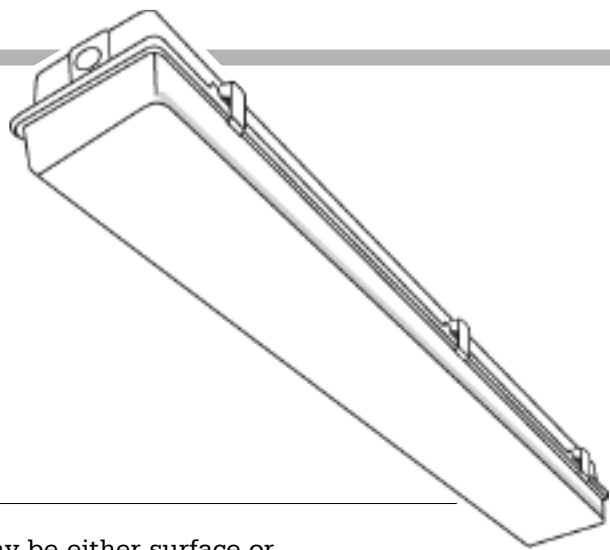

VT SERIES

VT Series is designed for heavy duty service in areas subjected to moisture and chemicals. Ideally suited for food processing areas also.

Dimensional Data

Mounting Bracket Optional

Specifications

Mounting: Units may be either surface or pendant mounted. Housing provided with adequate amount of knockouts which must be drilled on job site to insure proper setting.

Construction: One piece housing molded from ABS material with a smooth white exterior. ABS cam-lock latches provide both a positive lock between lens and housing and self hinging for lamp replacement. A self adhesive, closed cell polyethylene gasket on housing forms a continuous seal with diffuser. Internal metal is die-formed from heavy gauge cold rolled steel.