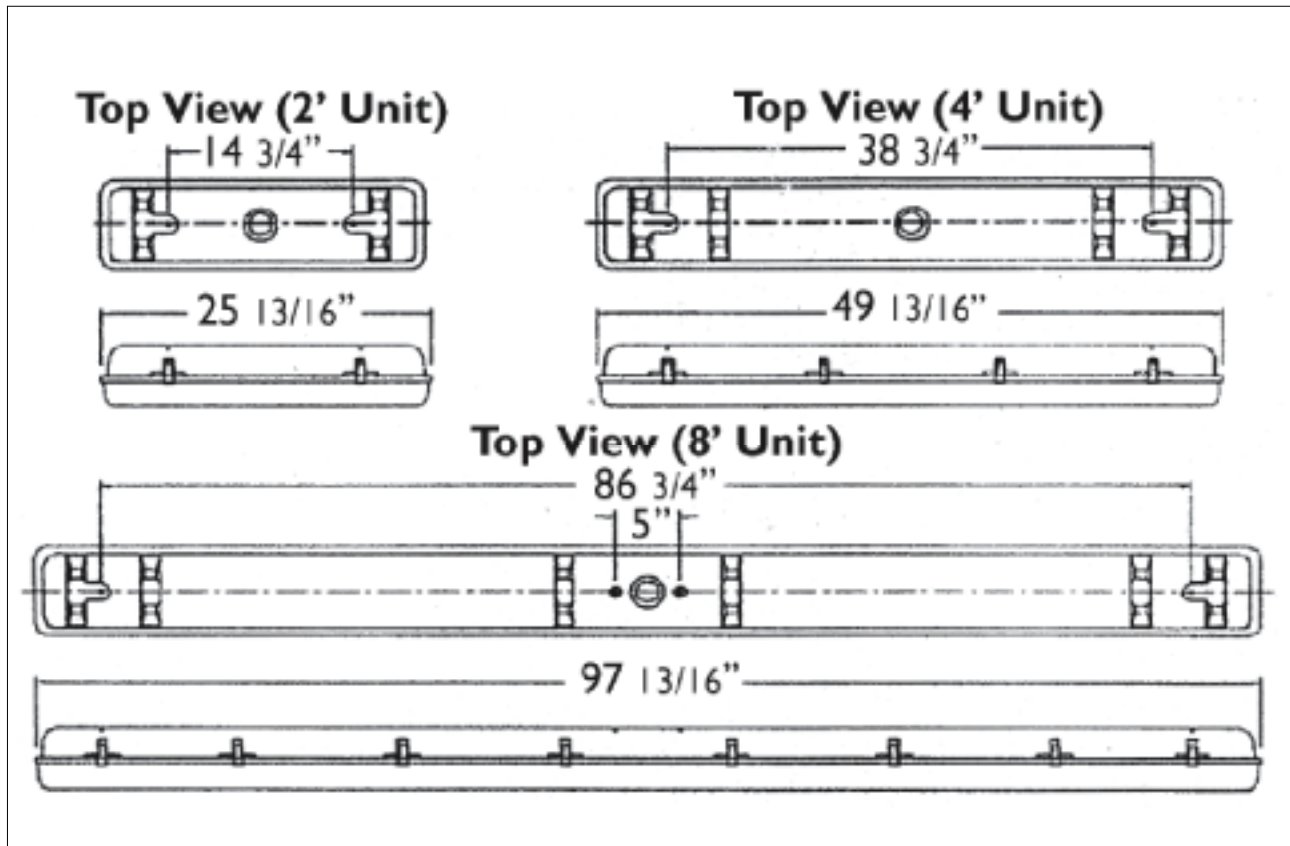

VT SERIES

Options and Accessories *Add Suffix*

DIM	Dimming Ballast	UV	Universal Voltage
EM	Emergency Ballast (1 lamp)	REF	Internal Polished Aluminium Reflector
EM/2	Emergency Ballast (2 lamp)	REFS	Internal Specular Silver Reflector
LEX	Polycarbonate Lens	SSL	Stainless Steel Latches
BRK	Mounting Bracket	SSLTP	Stainless Steel Latches Tamper Proof
RFI	Radio Interference Filter	WL	Wet Location Rating
FS	External Fuse Holder		

Installation Data

Photometrics

Photometric Information available upon request.