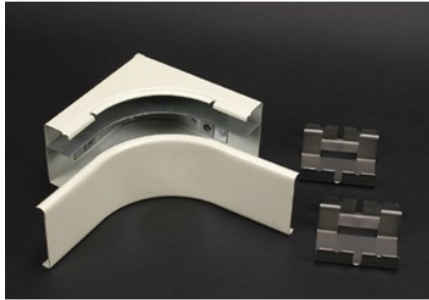

## 2400D DIVIDED RADIUSED INTERNAL ELBOW FITTING

2417DFO | [Wiremold](#)

---

### FEATURES & BENEFITS

90 degree, divided internal corner elbow provides 2" (51mm) cable bend radius control for fiber optic and UTP/STP cable installations. Two couplings included.

**PRODUCT**  
ENVIRONMENTAL PROFILE

#### TECHNICAL INFORMATION

Material: Steel

Capacity: Dual-Channel