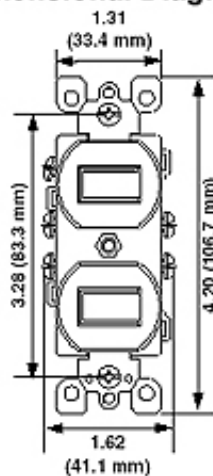

Dimensional Diagram

SPECIFICATION SUBMITTAL

JOB NAME:	CATALOG NUMBERS:	
____	____	____
JOB NUMBER:	____	____