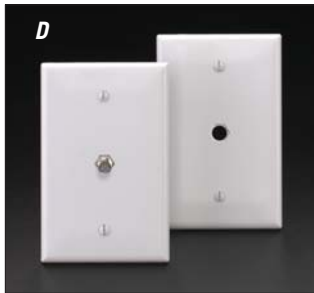

Midway Telephone Wall Jacks

MIDWAY WALL JACKS

D Midway wall jacks provide a larger silhouette for a more designer look, and to easily hide irregular drywall cuts. Choose a voice grade connector for UTP cable or an F-connector (filled or empty) for coaxial cable. Crafted from durable, UV-resistant nylon.

QuickPort® Midway Wallplates

DESCRIPTION	CAT. NO.
Midway Video Wallplate with F-Connector†	40539-0M*
Midway Video Wallplate without F-Connector (hexagonal opening only)	40539-0H*
Midway Phone Wallplate with 6P4C Voice Grade Connector†	40539-0P*

† Note: Also available in Light Almond (40539-0MT)

TYPE 625B MIDWAY DUPLEX WALL JACKS

These smooth finish midway units include 2 jacks, wallplate and mounting hardware. Wire to provide the same dial tone on both jacks or separate lines. Screw terminals. UL Listed & CSA Certified.

Type 625B Duplex Wall Jack

DESCRIPTION	CAT. NO. IVORY	CAT. NO. WHITE
Type 625B Duplex Wall Jack, 6-position 4-conductor, Midway Plate	40544-00I	40544-00W
Type 625B Duplex Wall Jack, 6-position 6-conductor, Midway Plate	40566-00I	—
Type 625B Duplex Wall Jack, 8-position 8-conductor, Midway Plate	40588-00I	40588-00W

*COLOR/MIDWAY WALLPLATES

For color selection, add suffix to catalog number as follows: Ivory (I), White (W), Almond (A), Brown (B).