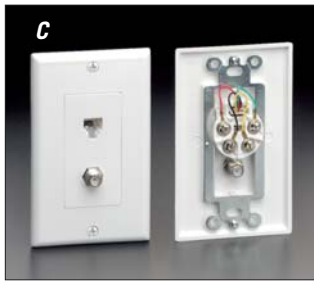

DECORA TV/PHONE COMBINATION JACK

C Combination jack with 4-Conductor modular jack for UTP telephone connections and F-Connector for video (coaxial cable) connections. Includes matching Decora wallplate.

Decora TV/Phone Combination Jack

DESCRIPTION	CAT. NO. IVORY	CAT. NO. WHITE
Decora TV/Phone Combination Jack, 6-position 4-conductor	40959-01D	40959-01W