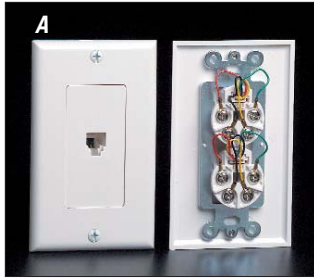

TELEPHONE INSERT WALL JACKS

Decora® Telephone Wall Jack Inserts

DECORA MODULAR SINGLE OR DUPLEX WALL JACK INSERTS

A These single or duplex flush-mount voice-grade connectors fit in Leviton's popular Decora line of devices. Screw terminals. Includes matching Decora wallplate.

Decora Modular Wall Jack

DESCRIPTION	CAT. NO. IVORY	CAT. NO. WHITE
Decora Single Modular Wall Jack, 6-position 4-conductor	40949-01D	40949-01W
Decora Duplex Modular Wall Jack, 6-position 4-conductor	40944-01D	40944-01W (not shown)