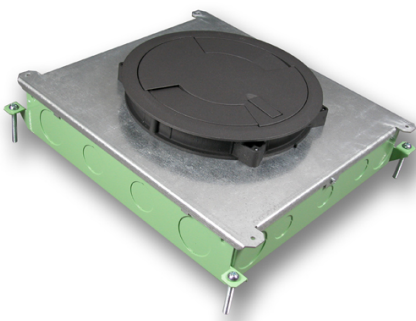

Concrete Floor Boxes

RFB4E FOUR COMPARTMENT RECESSED FLOOR BOX

RFB4E | Wiremold

Available Options

FIND A STORE

Enter Zip Code

+ ADD TO WISHLIST

Share this product

SPECIFICATIONS

GENERAL INFO

Product Series: Resource RFB

Component Type: Boxes

Knockout Size: 3/4"-2"

CONSTRUCTION INFORMATION

Installation Location: Above-Grade

BUY AMERICAN ACT COMPLIANCE

Country Of Origin: MULTIPLE

Buy American Act Status:

Knockout Locations & Sizes:

RESOURCES

FEATURES & BENEFITS

RELATED PRODUCTS

RFB6E Six Compartment Single- or Multi-Service Recessed Floor Box

RFB6E

6AT Evolution Multi-Service Poke-Thru Devices

6AT

CRFB Multi-Service Floor Box

CRFB

YOU MIGHT LIKE

Series II, Serial, Feed-Thru, Fog White

OR-60900377

**PlugTail® Decorator Spec Grade
Receptacles, 20A, 125V, White**