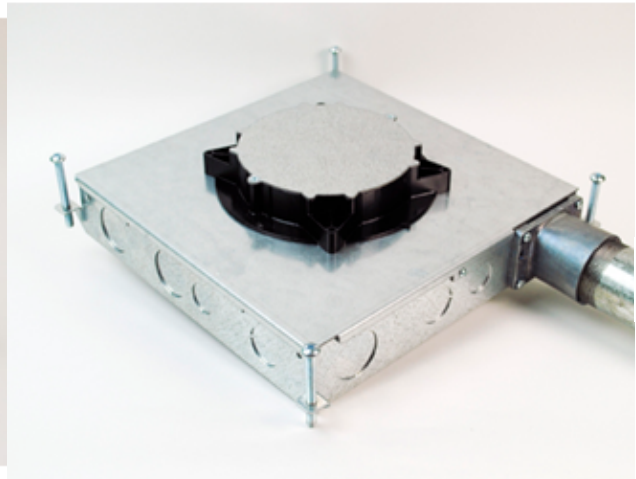

Concrete Floor Boxes

RFB4E FOUR COMPARTMENT RECESSED FLOOR BOX

RFB4E | Wiremold

Available Options

FIND A STORE

Enter Zip Code

+ ADD TO WISHLIST

Share this product

SPECIFICATIONS

GENERAL INFO

Product Series: Resource RFB

Component Type: Boxes

Knockout Size: 3/4"-2"

CONSTRUCTION INFORMATION

Installation Location: Above-Grade

BUY AMERICAN ACT COMPLIANCE

6AT Evolution Multi-Service Poke-Thru Devices

6AT

CRFB Multi-Service Floor Box

CRFB

YOU MIGHT LIKE

Series II, Serial, Feed-Thru, Fog White

OR-60900377

**PlugTail® Decorator Spec Grade
Receptacles, 20A, 125V, White**