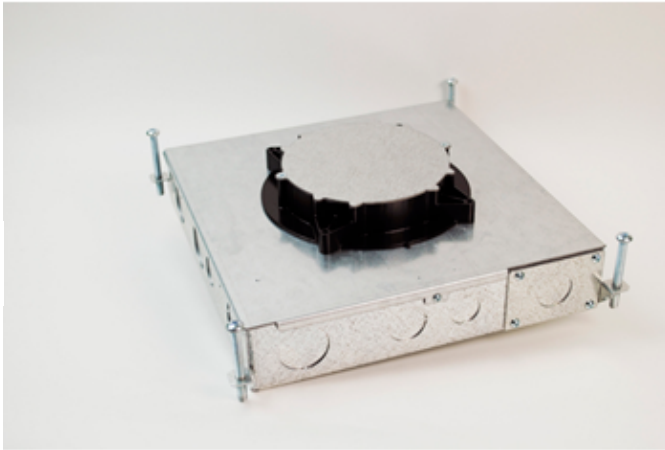

Concrete Floor Boxes

RFB4E FOUR COMPARTMENT RECESSED FLOOR BOX

RFB4E | Wiremold

Available Options

FIND A STORE

Enter Zip Code

+ ADD TO WISHLIST

Share this product

SPECIFICATIONS

GENERAL INFO

Product Series: Resource RFB

Component Type: Boxes

Knockout Size: 3/4"-2"

CONSTRUCTION INFORMATION

Installation Location: Above-Grade

BUY AMERICAN ACT COMPLIANCE

6AT Evolution Multi-Service Poke-Thru Devices

6AT

CRFB Multi-Service Floor Box

CRFB

YOU MIGHT LIKE

Series II, Serial, Feed-Thru, Fog White

OR-60900377

**PlugTail® Decorator Spec Grade
Receptacles, 20A, 125V, White**