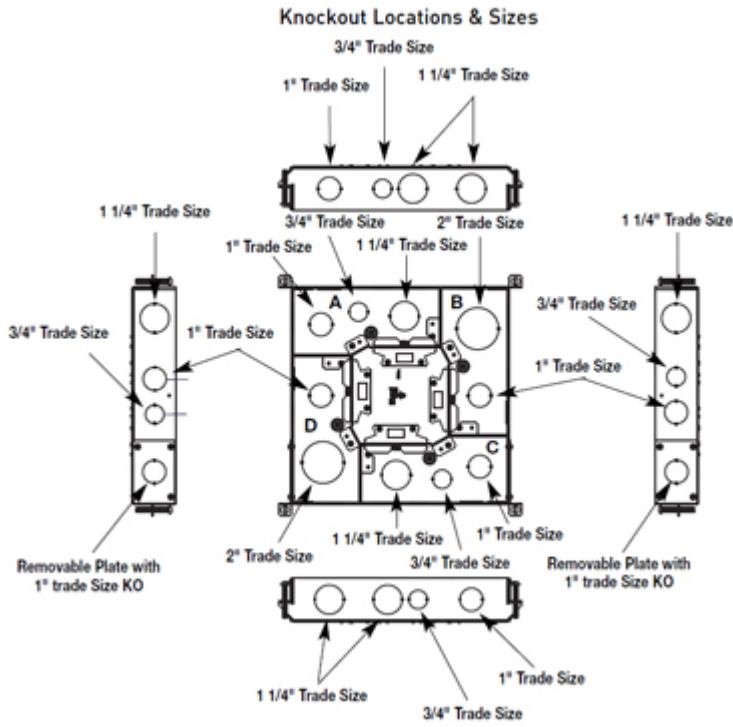

Concrete Floor Boxes

RFB4E FOUR COMPARTMENT RECESSED FLOOR BOX

RFB4E | Wiremold

Available Options

FIND A STORE

Enter Zip Code

+ ADD TO WISHLIST

Share this product

SPECIFICATIONS

GENERAL INFO

Product Series: Resource RFB

Component Type: Boxes

Knockout Size: 3/4"-2"

CONSTRUCTION INFORMATION

Installation Location: Above-Grade

BUY AMERICAN ACT COMPLIANCE

Country Of Origin: MULTIPLE

Buy American Act Status:

Knockout Locations & Sizes:

RESOURCES

FEATURES & BENEFITS

RELATED PRODUCTS

RFB6E Six Compartment Single- or Multi-Service Recessed Floor Box

RFB6E

6AT Evolution Multi-Service Poke-Thru Devices

6AT

CRFB Multi-Service Floor Box

CRFB

YOU MIGHT LIKE

Series II, Serial, Feed-Thru, Fog White

OR-60900377

**PlugTail® Decorator Spec Grade
Receptacles, 20A, 125V, White**