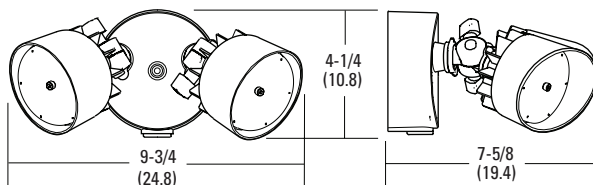

High Performance LED

All dimensions are inches (centimeters).

ORDERING INFORMATION

All configurations of this product are considered "standard" and have short lead times.

Example: OFLR 6LC 120 P BZ

OFLR	6LC	120	P	
Series	Number of heads	Voltage	Features	Finish
OFLR LED floodlight	6LC 6 LEDs, 2 heads	120 120 volts	P Dusk-to-dawn photocell	BZ Bronze WH White