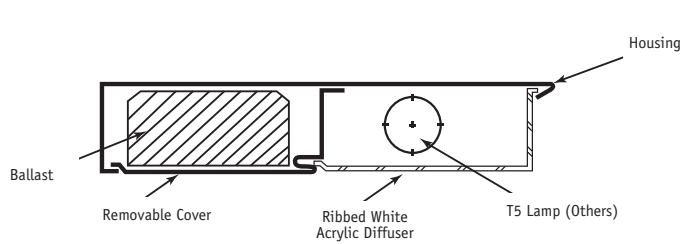

Fixture Type:

Job Information:

ORDERING DATA: Fill in boxes below with corresponding bold options.

Example: MUC1-813-RKS-A-ELB-120V-LCW

Series	Lamping/ Fixture Length	Optional Electrical Accessory	Diffuser Type	Ballast Type	Voltage	Misc.
MUC1 Linear T5 Fluorescent Mini Under Cabinet, Task Luminaire	108 1-8W-T5, 12-3/16"L	Leave Blank for No Option. RKS Rocker Switch. 120V Only. UG Grounded Outlet. 120V Only. 18/3CP 18/3 SJT Black Cord & Plug. Usually Out Right End KO/6FT.	A Acrylic Ribbed White Diffuser. OFA Combination Diffuser/Smooth White Opaque Front, Clear Ribbed Bottom.	Leave Blank for 8W & 13W Lamps/ T5 Magnetic, Normal Light Output, Normal Power Factor. 277V-60HZ Only. ELB 8W & 13W Lamps/ T5 Electronic Instant Start, Normal Light Output, Normal Power Factor. Up to 2-Lamps/ Ballast. 120V-60HZ Only. ELB 14W, 21W & 28W Lamps/T5 Electronic Programmed Start, Normal Light Output, High Power Factor. 1-Lamp/Ballast. 120V/277V Multi-Volt.	120V 120V-60HZ 277V 277V-60HZ UNI 120V-277V 50HZ-60HZ (14W, 21W, 28W Only)	LCW Cool White Lamps Installed. LWW Warm White Lamps Installed. DL UL Damp Label.
	113 1-13W-T5, 21-3/16"L					
	208 2-8W-T5, 24-7/16"L					
	813 1-8W-T5 & 1-13W-T5, 33-7/16"L					
	213 2-13W-T5, 42-7/16"L					
	114-T5 1-14W-T5, 22-19/32"L					
	121-T5 1-21W-T5, 34-7/16"L					
	128-T5 1-28W-T5, 46-7/32"L					

CROSS SECTIONS: