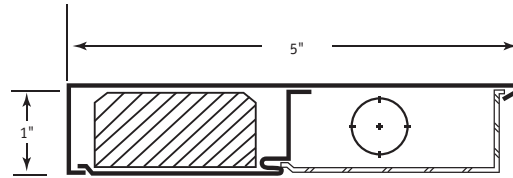

Fixture Type:

Job Information:

ORDERING DATA: Fill in boxes below with corresponding bold options.

Example: MUC1-813-RKS-A-ELB-120V-LCW

Series	Lamping/ Fixture Length	Optional Electrical Accessory	Diffuser Type	Ballast Type	Voltage	Misc.
MUC1 Linear T5 Fluorescent Mini Under Cabinet, Task Luminaire	108 1-8W-T5, 12-3/16"L	Leave Blank for No Option. RKS Rocker Switch. 120V Only. UG Grounded Outlet. 120V Only. 18/3CP 18/3 SJT Black Cord & Plug. Usually Out Right End KO/6FT.	A Acrylic Ribbed White Diffuser. OFA Combination Diffuser/Smooth White Opaque Front, Clear Ribbed Bottom.	Leave Blank for 8W & 13W Lamps/ T5 Magnetic, Normal Light Output, Normal Power Factor. 277V-60HZ Only. ELB 8W & 13W Lamps/ T5 Electronic Instant Start, Normal Light Output, Normal Power Factor. Up to 2-Lamps/ Ballast. 120V-60HZ Only. ELB 14W, 21W & 28W Lamps/T5 Electronic Programmed Start, Normal Light Output, High Power Factor. 1-Lamp/Ballast. 120V/277V Multi-Volt.	120V 120V-60HZ 277V 277V-60HZ UNI 120V-277V 50HZ-60HZ (14W, 21W, 28W Only)	LCW Cool White Lamps Installed. LWW Warm White Lamps Installed. DL UL Damp Label.
	113 1-13W-T5, 21-3/16"L					
	208 2-8W-T5, 24-7/16"L					
	813 1-8W-T5 & 1-13W-T5, 33-7/16"L					
	213 2-13W-T5, 42-7/16"L					
	114-T5 1-14W-T5, 22-19/32"L					
	121-T5 1-21W-T5, 34-7/16"L					
	128-T5 1-28W-T5, 46-7/32"L					

CROSS SECTIONS: