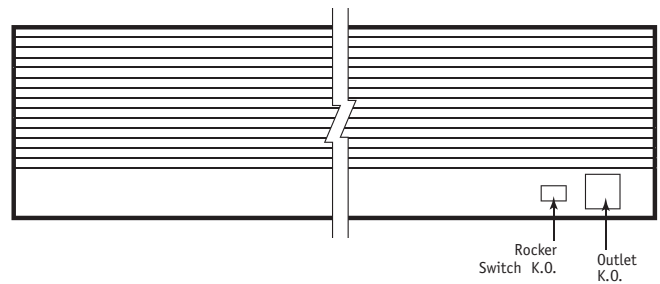

BOTTOM PLAN:

Catalog #	A
MUC1-108W	12-3/16"
MUC1-113W	21-3/16"
MUC1-208W	24-7/16"
MUC1-813W	33-7/16"
MUC1-213W	42-7/16"
MUC1-114W	22-19/32"
MUC1-121W	34-7/16"
MUC1-128W	46-7/32"

BX Connector