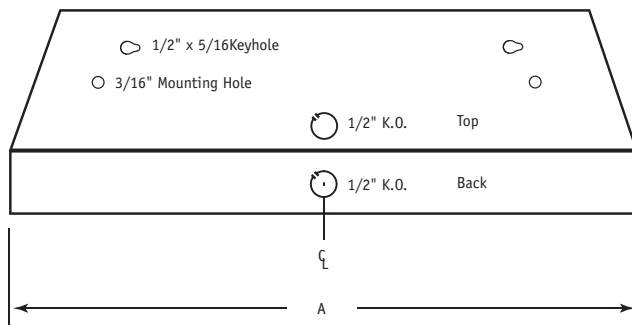

BACK & TOP KNOCKOUTS: