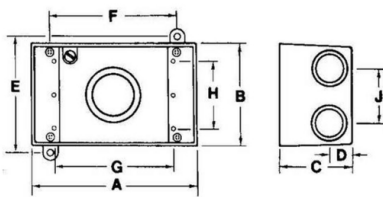

Single Gang Universal Weatherproof Box, 17.3 Cubic Inches, Hub Size 1/2 Inch, Silver, Aluminum, 5 Outlets, Two on Top, and Bottom and One on Back

Features

Alloy A380 aluminum, certified zinc alloy and stainless steel springs provide increased corrosion resistance

Clear UL and cubic content markings speed approval by inspectors

Convenient mounting lugs for a variety of mounting methods

Securely fastened mounting plates reduce costly call backs

Application

Dry-tite boxes and covers protect wiring devices, switches, electronic components and terminal blocks in dry, damp and wet locations

Dimension Information

Hub Size (inches)	1/2
A (inches)	4 9/16
B (inches)	2 13/16
C (inches)	2
D (inches)	5/8
E (inches)	3 13/16
F (inches)	3 1/2
G (inches)	3 1/4
H (inches)	1 7/8
J (inches)	1 1/2

Packaging