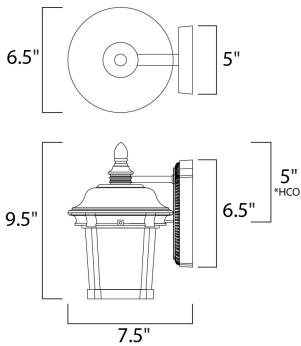

PRODUCT DESCRIPTION

Dover Cast is a traditional, Mediterranean style collection from Maxim Lighting International in Bronze finish with Seedy glass.

MEASUREMENTS

DIMENSION : 6.5" W x 9.5" H x 7.5" Ext
BACK PLATE : 5" W x 6.5" H x 5" HCO
HANGING WEIGHT : 1.72 lb

LAMPING

INPUT VOLTAGE : 120V
BULB : 1 x 60W Incandescent E26 Medium , 60W Total
BULB INCLUDED : (Not Included)
DIMMABLE : Yes

FINISHES OPTION

Bronze

GLASS

Seedy CD

MATERIAL

Die Cast Aluminum

RATINGS

cETLus
Wet Location

ADDITIONAL

OPERATING TEMPERATURE:
-20°C (-4°F), 40°C (104°F)

Always consult a qualified electrician before installing any lighting product.