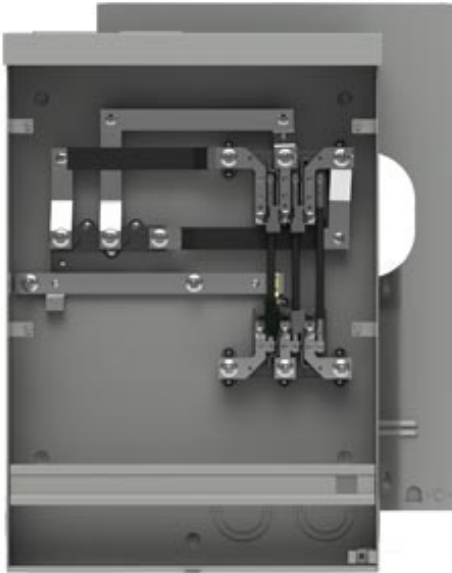

600A 7T RGLS 1POS K7SW MS OH/UG K7SW STL TWO
COVERPLATE GR BARREL LOCK KO

General technical data

Cable entry type	OH/UG
Mounting type	SURFACE MOUNTING
Number of openings	7
Suitability for operation	COMMERCIAL

Electricity

Ampacity	600 A
Supply voltage frequency rated value 50/60 Hz	No

Model

product brandname	TALON
Product type designation	K7SW

Mechanical Design

Design of the terminal strip	7 TERMINALS
------------------------------	-------------