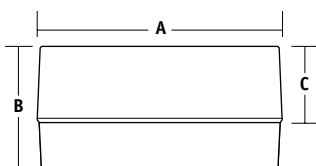

1 For alternate housing finish change BZ to WH-White, BL-Black, GR-Gray

PERFORMANCE INFORMATION

Series Number	Equivalency			Number of LEDs	Delivered Lumens	System Watts	Lumens Per Watt	Mounting Height	Voltage	Drivers/Current
	MH	HPS	IND							
NRG4-30LU-4K-035-BZ	70w	70w	70w	30	3355	35	96	up to 16 ft.	120-277V	1@350mA
NRG4-30LU-4K-BZ	100w	100w	85w	30	5872	70	84	up to 16 ft.	120-277V	1@700mA
NRG4-30LU-5K-035-BZ	70w	70w	70w	30	3543	35	101	up to 16 ft.	120-277V	1@350mA
NRG4-30LU-5K-BZ	100w	100w	85w	30	6122	70	87	up to 16 ft.	120-277V	1@700mA

REPLACEMENT PART

Catalog Number	Description
800-3289-0100	Replacement refractor kit

DIMENSIONS

A	B	C	Weight
14" sq.	8 1/8"	4 3/4"	13.9 lbs.
356 mm	206 mm	121 mm	6.3 kg

HUBBELL
Outdoor Lighting